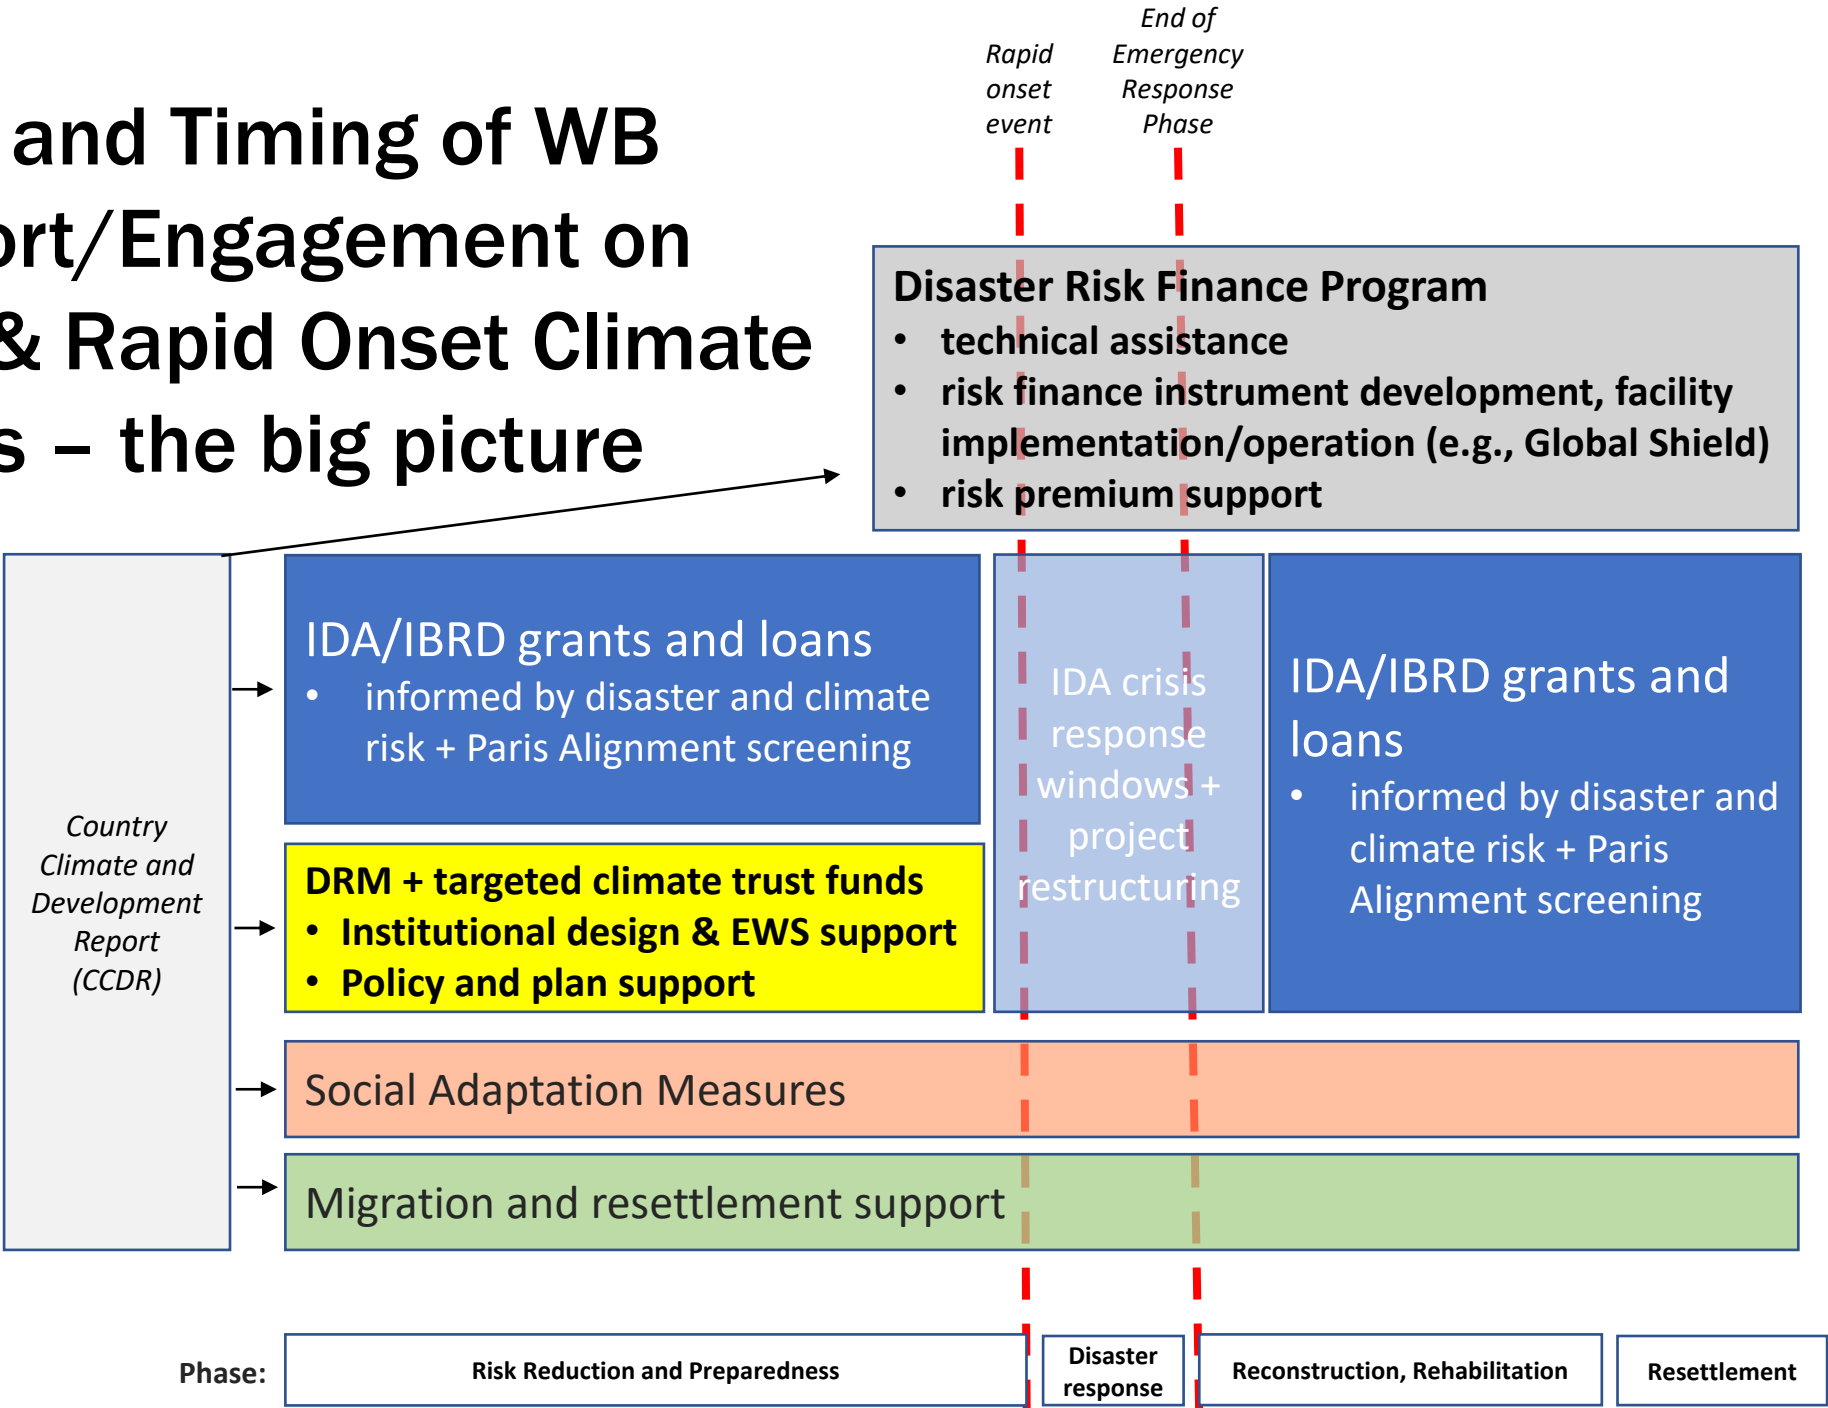

WB Funding Arrangements linked to Climate-related Loss and Damage

Stephen Hammer
Advisor, Global Climate Strategy and Policy
World Bank Climate Change Group

THE WORLD BANK
IBRD • IDA | WORLD BANK GROUP

Types and Timing of WB Support/Engagement on Slow & Rapid Onset Climate Events – the big picture

Note: box sizes are not reflective of scale of \$ resources