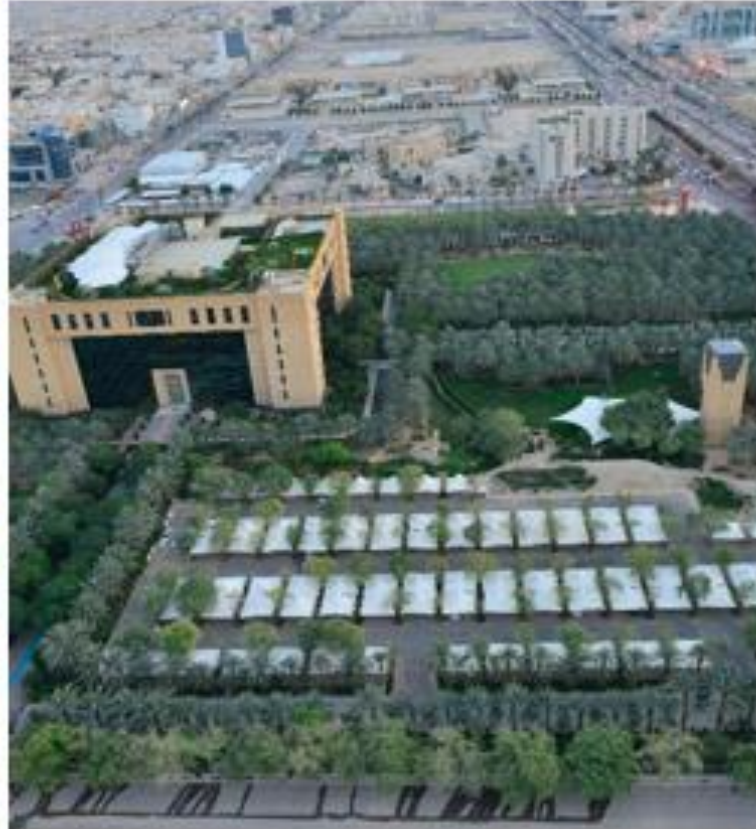

الرياض الخضراء
GREEN RIYADH

YVONNE LYNCH
lynchy@rcrc.gov.sa

1950

Riyadh's Evolution

2020

City Parks
(Salam Park)

Living Infrastructure
(MOMRA Building)

Road Greening
(King Fahad Road)