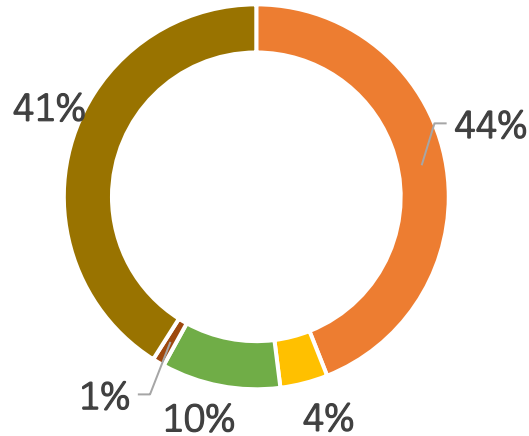

GOBIERNO NACIONAL

Paraguay de la gente

Support needed

Needs to improve the capacities of national technicians in the areas of:

**GOBIERNO
NACIONAL**

*Paraguay
de la gente*

Support Received

- Mitigation
- Adaptation
- Inventory and Reports
- Others
- Hybrid