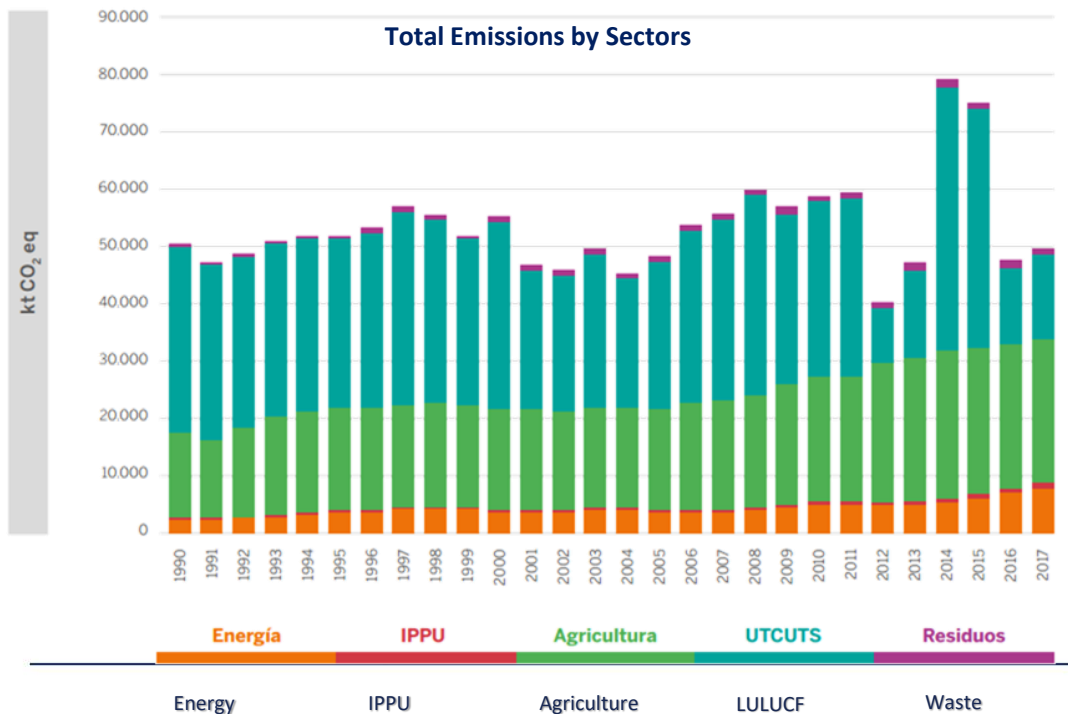

SOURCES: BCP / DGEEC

GOBIERNO NACIONAL

Paraguay de la gente

Economy of Paraguay

1° HYDROELECTRIC ENERGY PRODUCER

2° WORLD PRODUCER OF STEVIA

3° WORLD EXPORTER OF MATE TEA

4° WORLD EXPORTER OF SOYBEAN

6° WORLD EXPORTER OF SOYBEAN OIL

8° WORLD EXPORTER OF BOVINE MEAT

**GOBIERNO
NACIONAL**

*Paraguay
de la gente*

GHG NATIONAL INVENTORY – BUR3

1990 - 2017

BUR3. 2021

Decissions 17/CP.8 y 2/CP.17.