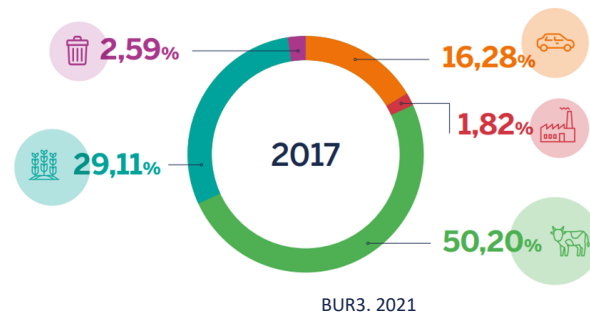

6° WORLD EXPORTER OF SOYBEAN OIL

8° WORLD EXPORTER OF BOVINE MEAT

**GOBIERNO
NACIONAL**

*Paraguay
de la gente*

GHG NATIONAL INVENTORY – BUR3

1990 - 2017

BUR3. 2021

Decissions 17/CP.8 y 2/CP.17.