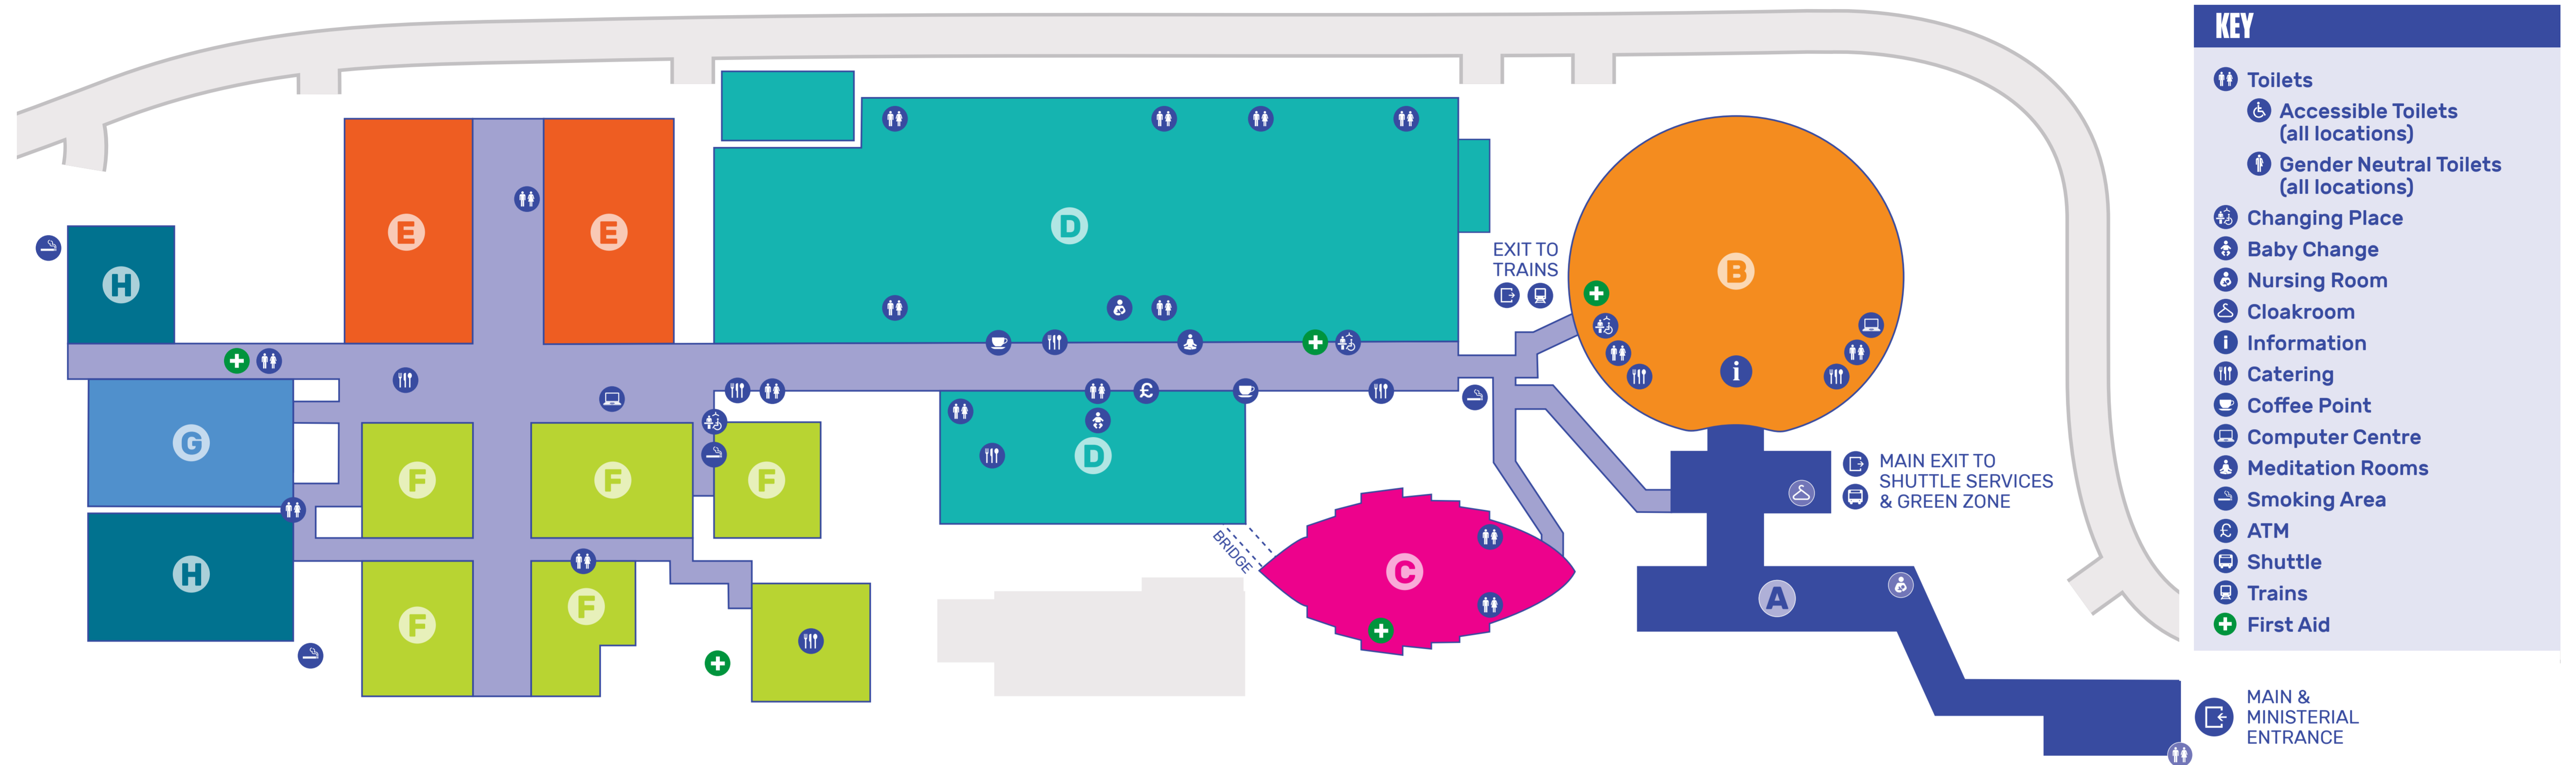

SITE MAP

RIVER CLYDE

A

Entrance	Nursing Room
Security	Cloakroom
Registration	

C

Side Event Rooms • Derwentwater • Strangford Lough	Side Events and Exhibits Co-ordination Team
Side Event Studio • Glen Affric	

E

Plenaries • Cairn Gorm • Pen y Fan	Broadcast Stand-Up Positions Broadcast Studios
--	---

G

UNFCCC Offices
Offices of the Negotiating Groups
UN Heads of Agencies

B

Action Zone • Action Hub • Action Rooms 1 & 2 • COP26 TV • Broadcast Stand-Up Positions Hydro Club • Broadcast Studios Dettol Hygiene Counter SSE Recharge Lounge Computer Centre	Services Counters • Information • Lost & Found • Consignment • Accommodation • Commercial Catering • Commercial Interpretation • Commercial Transport Catering Fish & Chips, The Grill, Pizza & Pasta, Scottish Larder, Grab & Go
---	--

D

Delegations' Offices Delegations' Pavilions Press Conference Room • Durdle Door Side Event Room • Loch Lomond Side Event Studios • Skomer • South Downs Side Events & Exhibits Co-ordination Team Observers' Constituencies Offices	Capacity Building Hub Meeting Rooms 22-24 DSA Office NatWest Bank Meditation Room Nursing Room Catering Clydebuilt Bar & Kitchen, Conwy Restaurant, Deli, Lagan Restaurant, Tweed Café, Coffee Points
--	--

F

Meeting Rooms 1-21 Meeting Room Assignment	Catering Trent Kitchen Grab & Go Computer Centre
---	---

Meeting Rooms 22-24 & Capacity Building Hub (located in Zone D)

H

Media Centre
Media Information
Press Conference Room
• Giant's Causeway