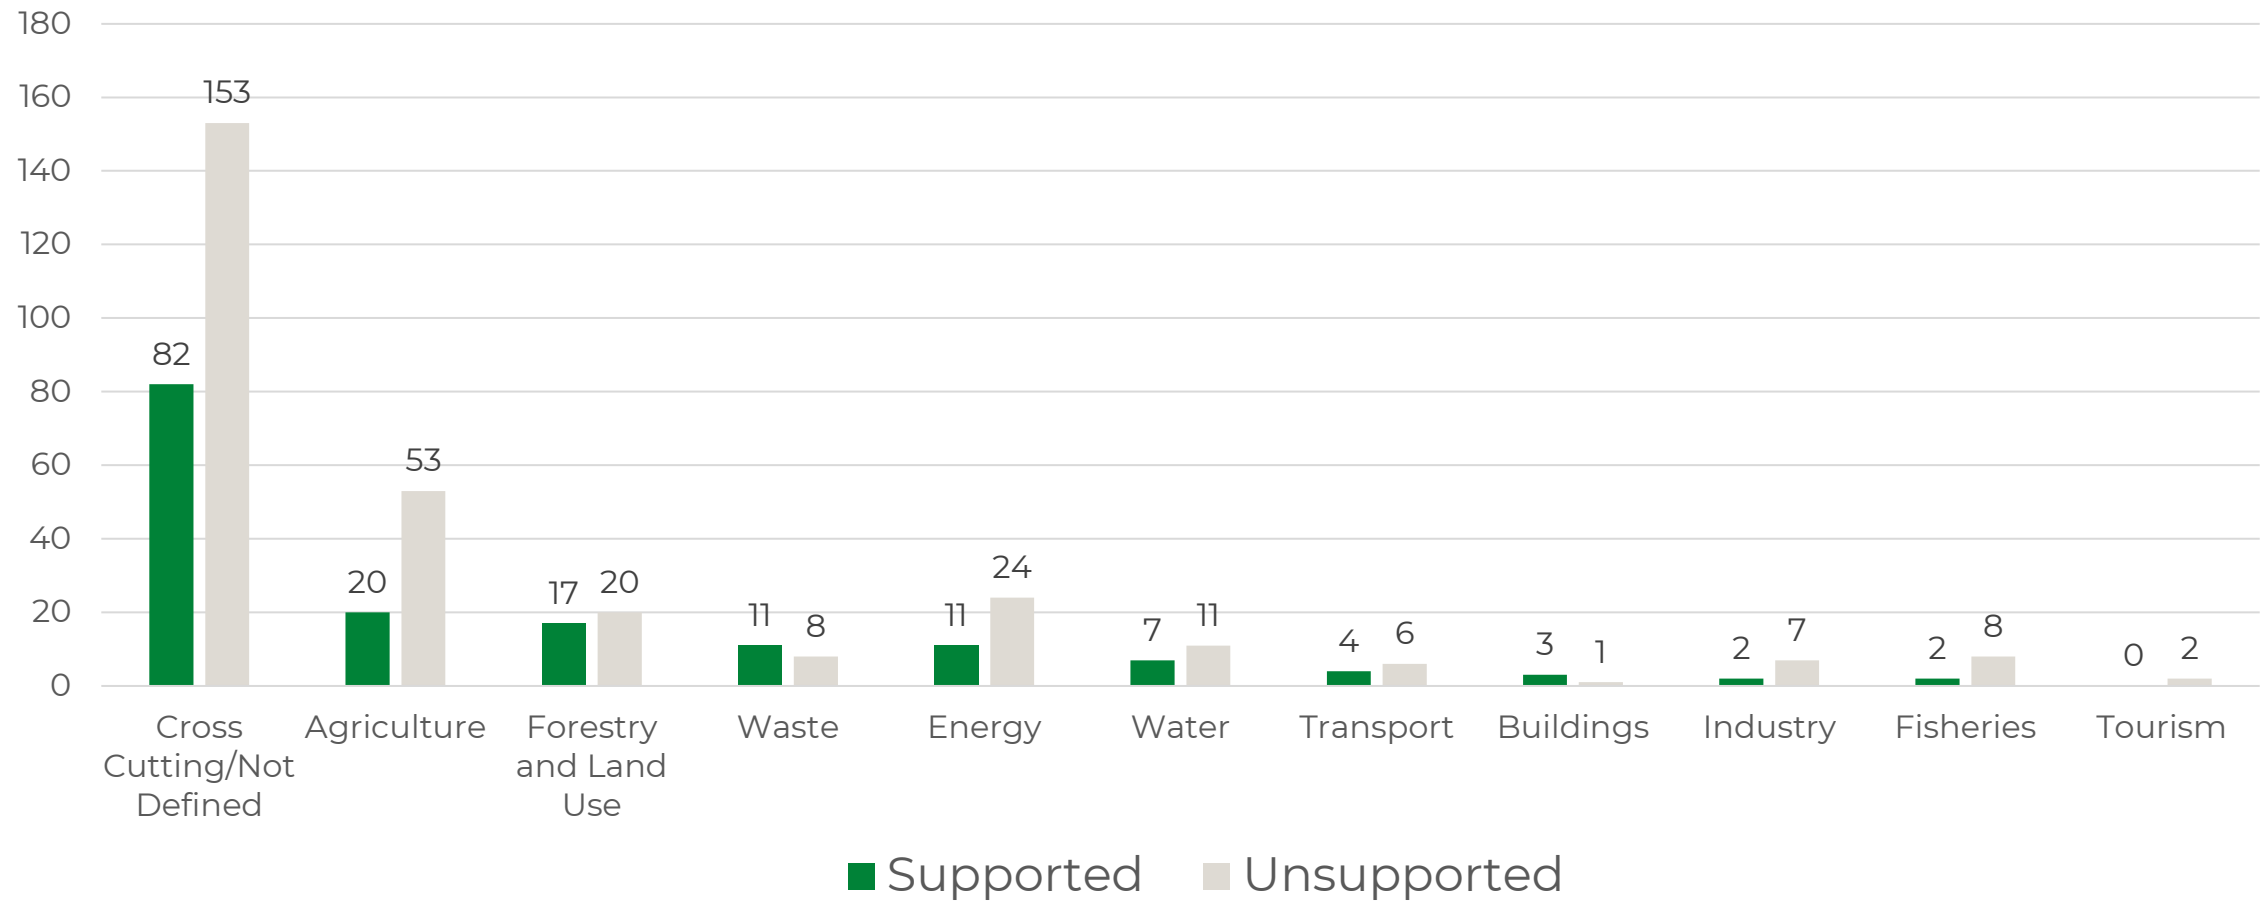

kNook Analysis

ACE-RELATED SUPPORT REQUESTS

Request breakdown

385

ACE-RELATED REQUESTS

7%

OF ALL REQUESTS

42

COUNTRIES REQUESTING SUPPORT

Support breakdown

Unsupported Requests

50%

50%

Supported Requests

ACE-RELATED REQUESTS

ACE-RELATED REQUESTS BY SECTOR