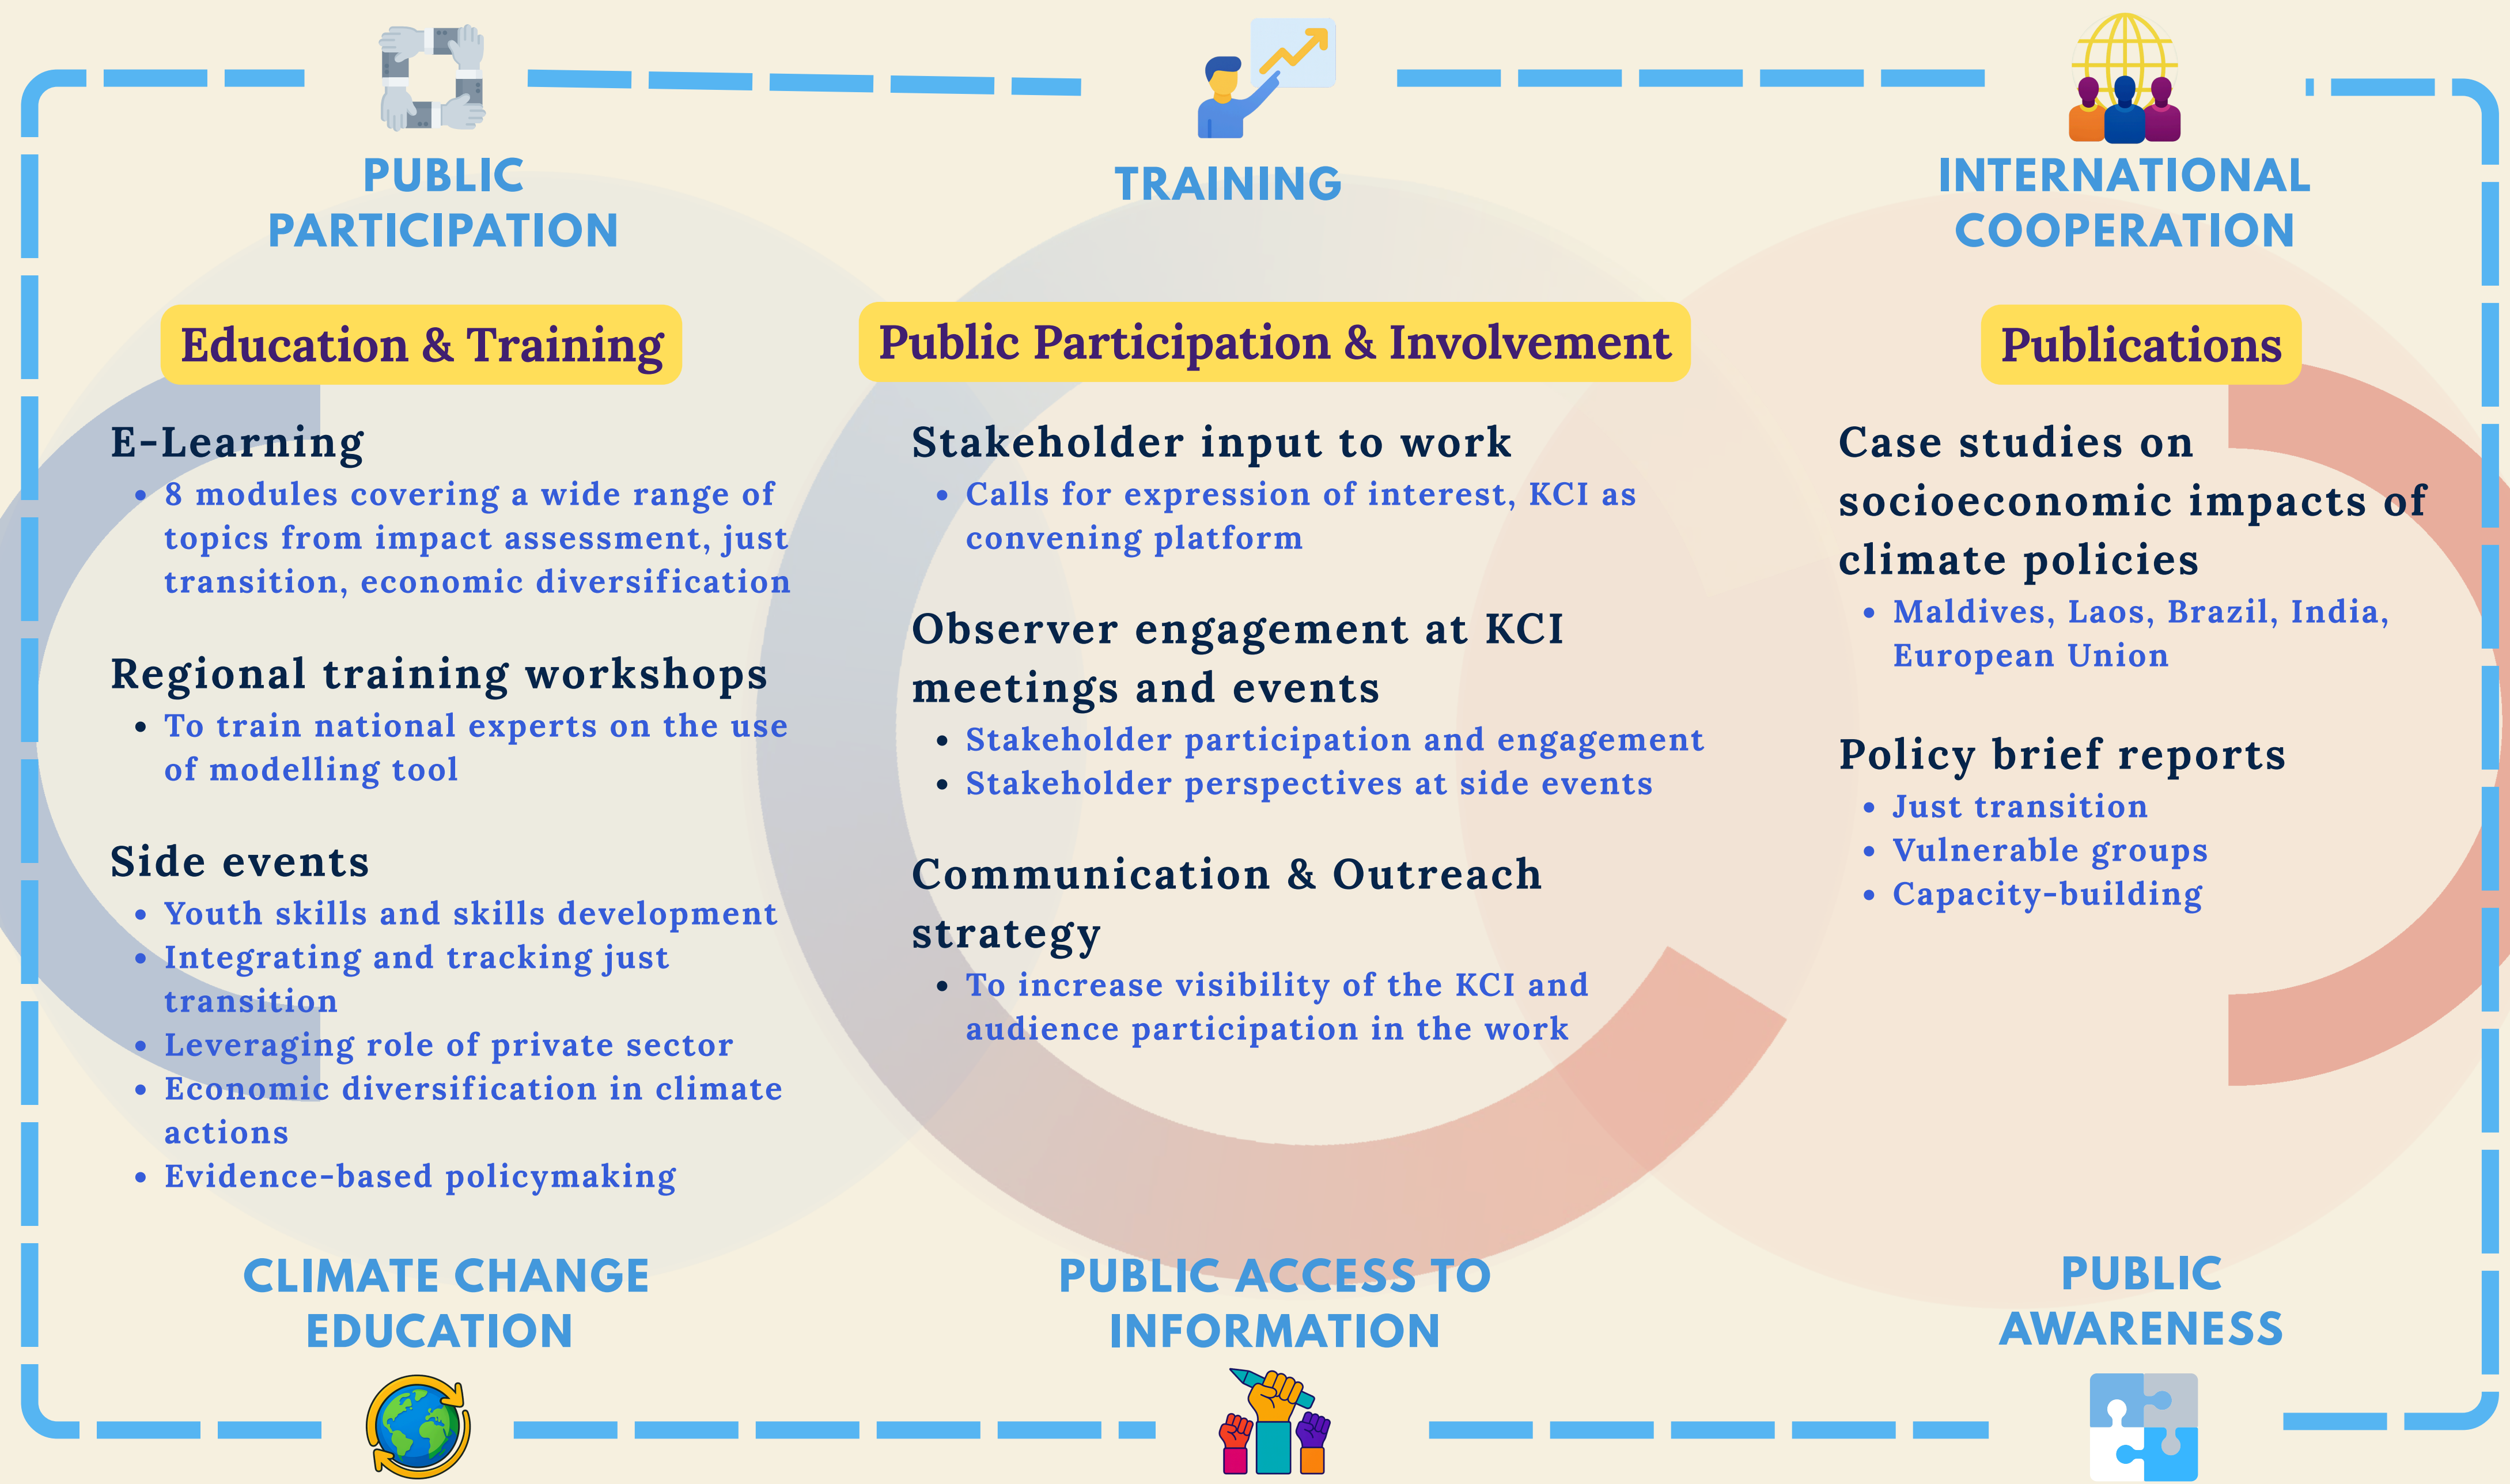

KCI SUPPORTING CLIMATE ACTION

Established in 2018, KCI is a constituted body that supports the work of the *forum on the impact of the implementation response measures* in four work programme areas.

For more information about the KCI, scan here

For more information about Response Measures workstream, scan here