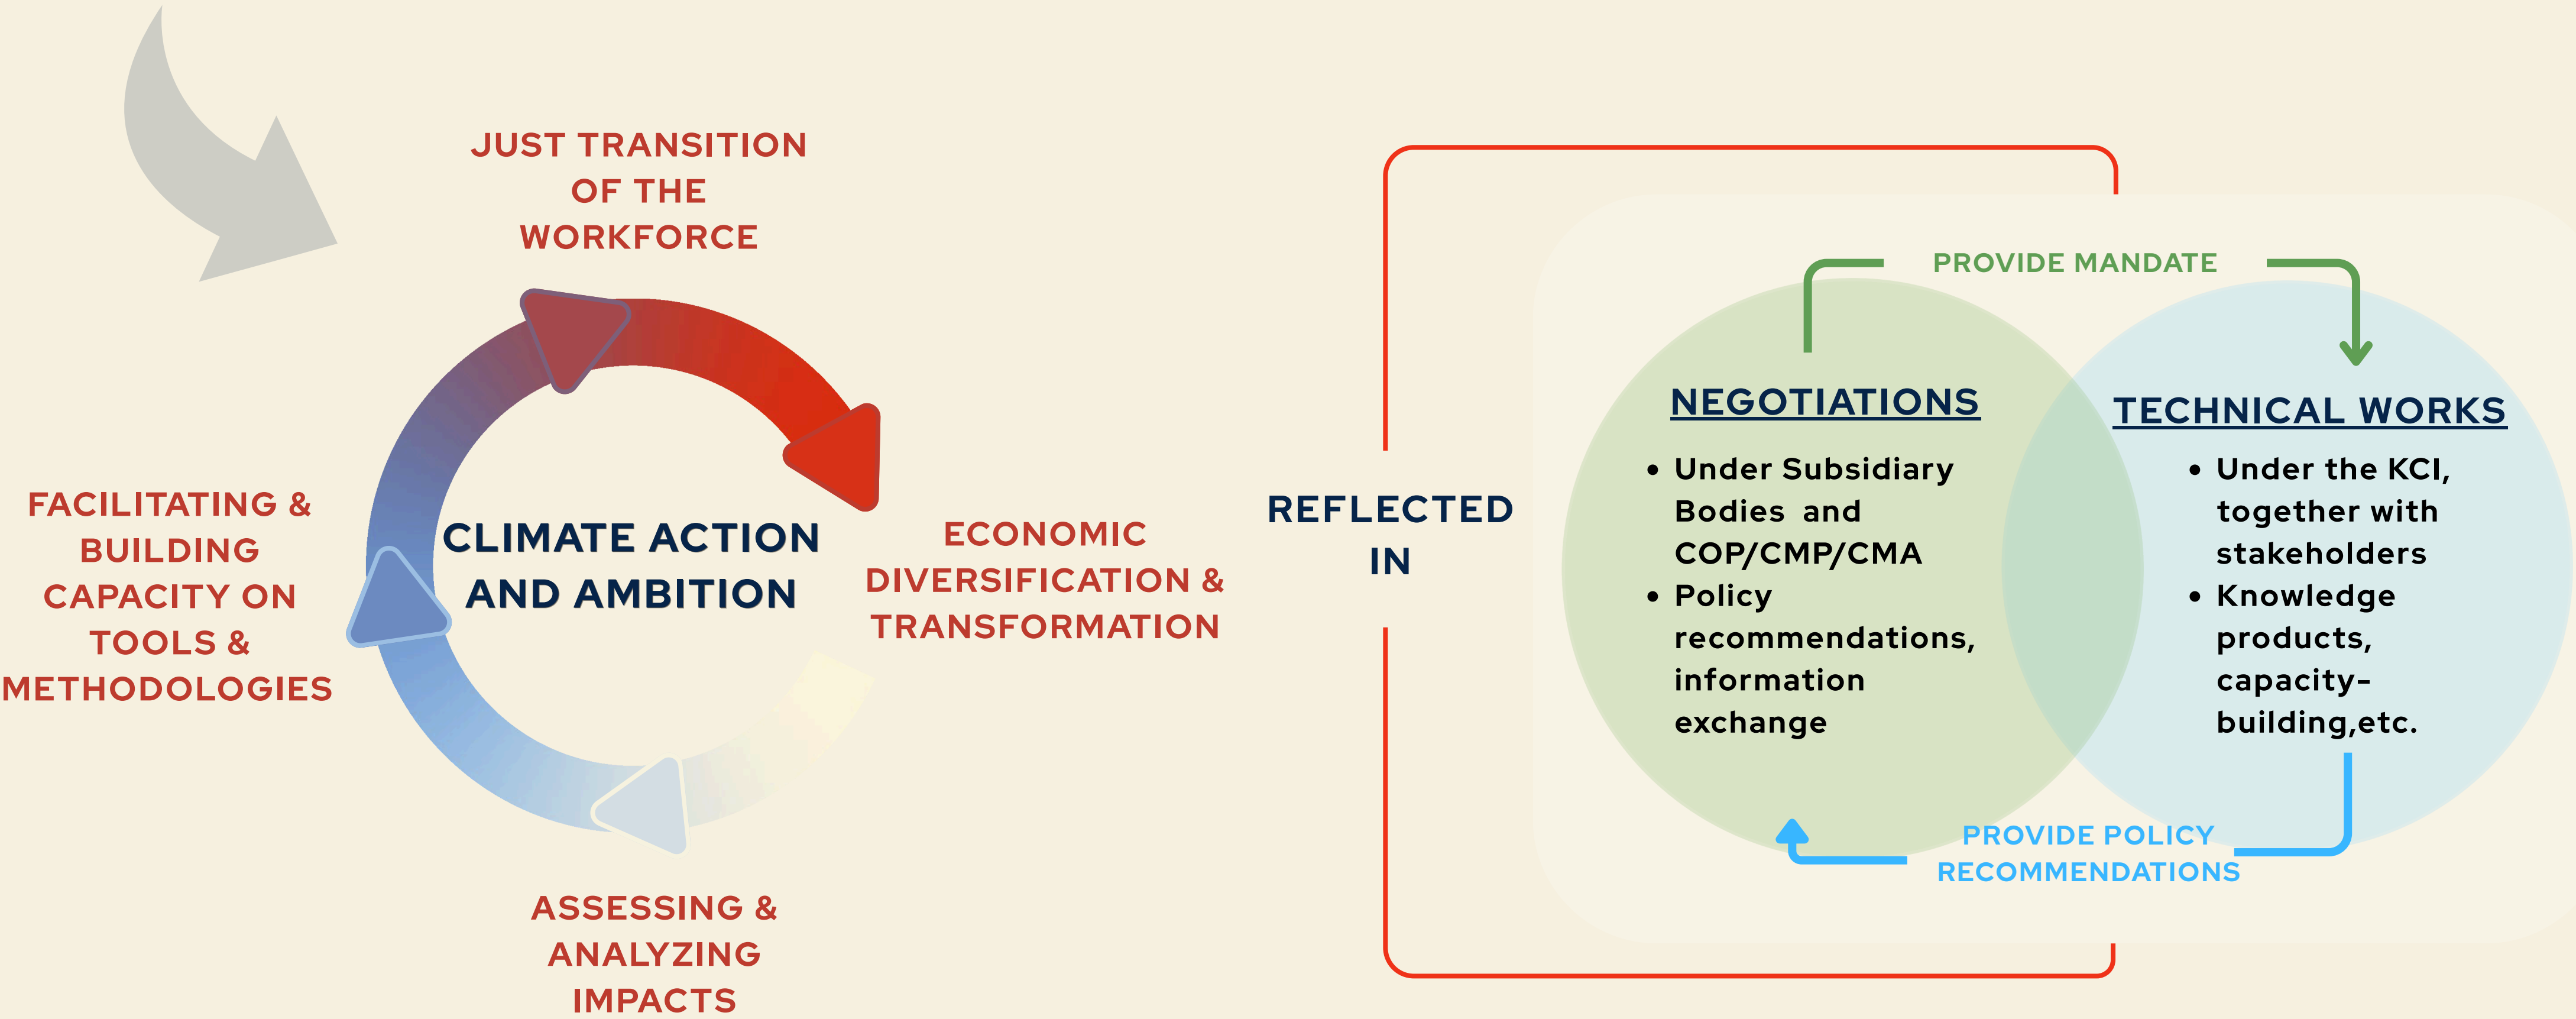

KCI SUPPORTING CLIMATE ACTION

Established in 2018, KCI is a constituted body that supports the work of the *forum on the impact of the implementation response measures* in four work programme areas.

For more information about the KCI, scan here

For more information about Response Measures workstream, scan here