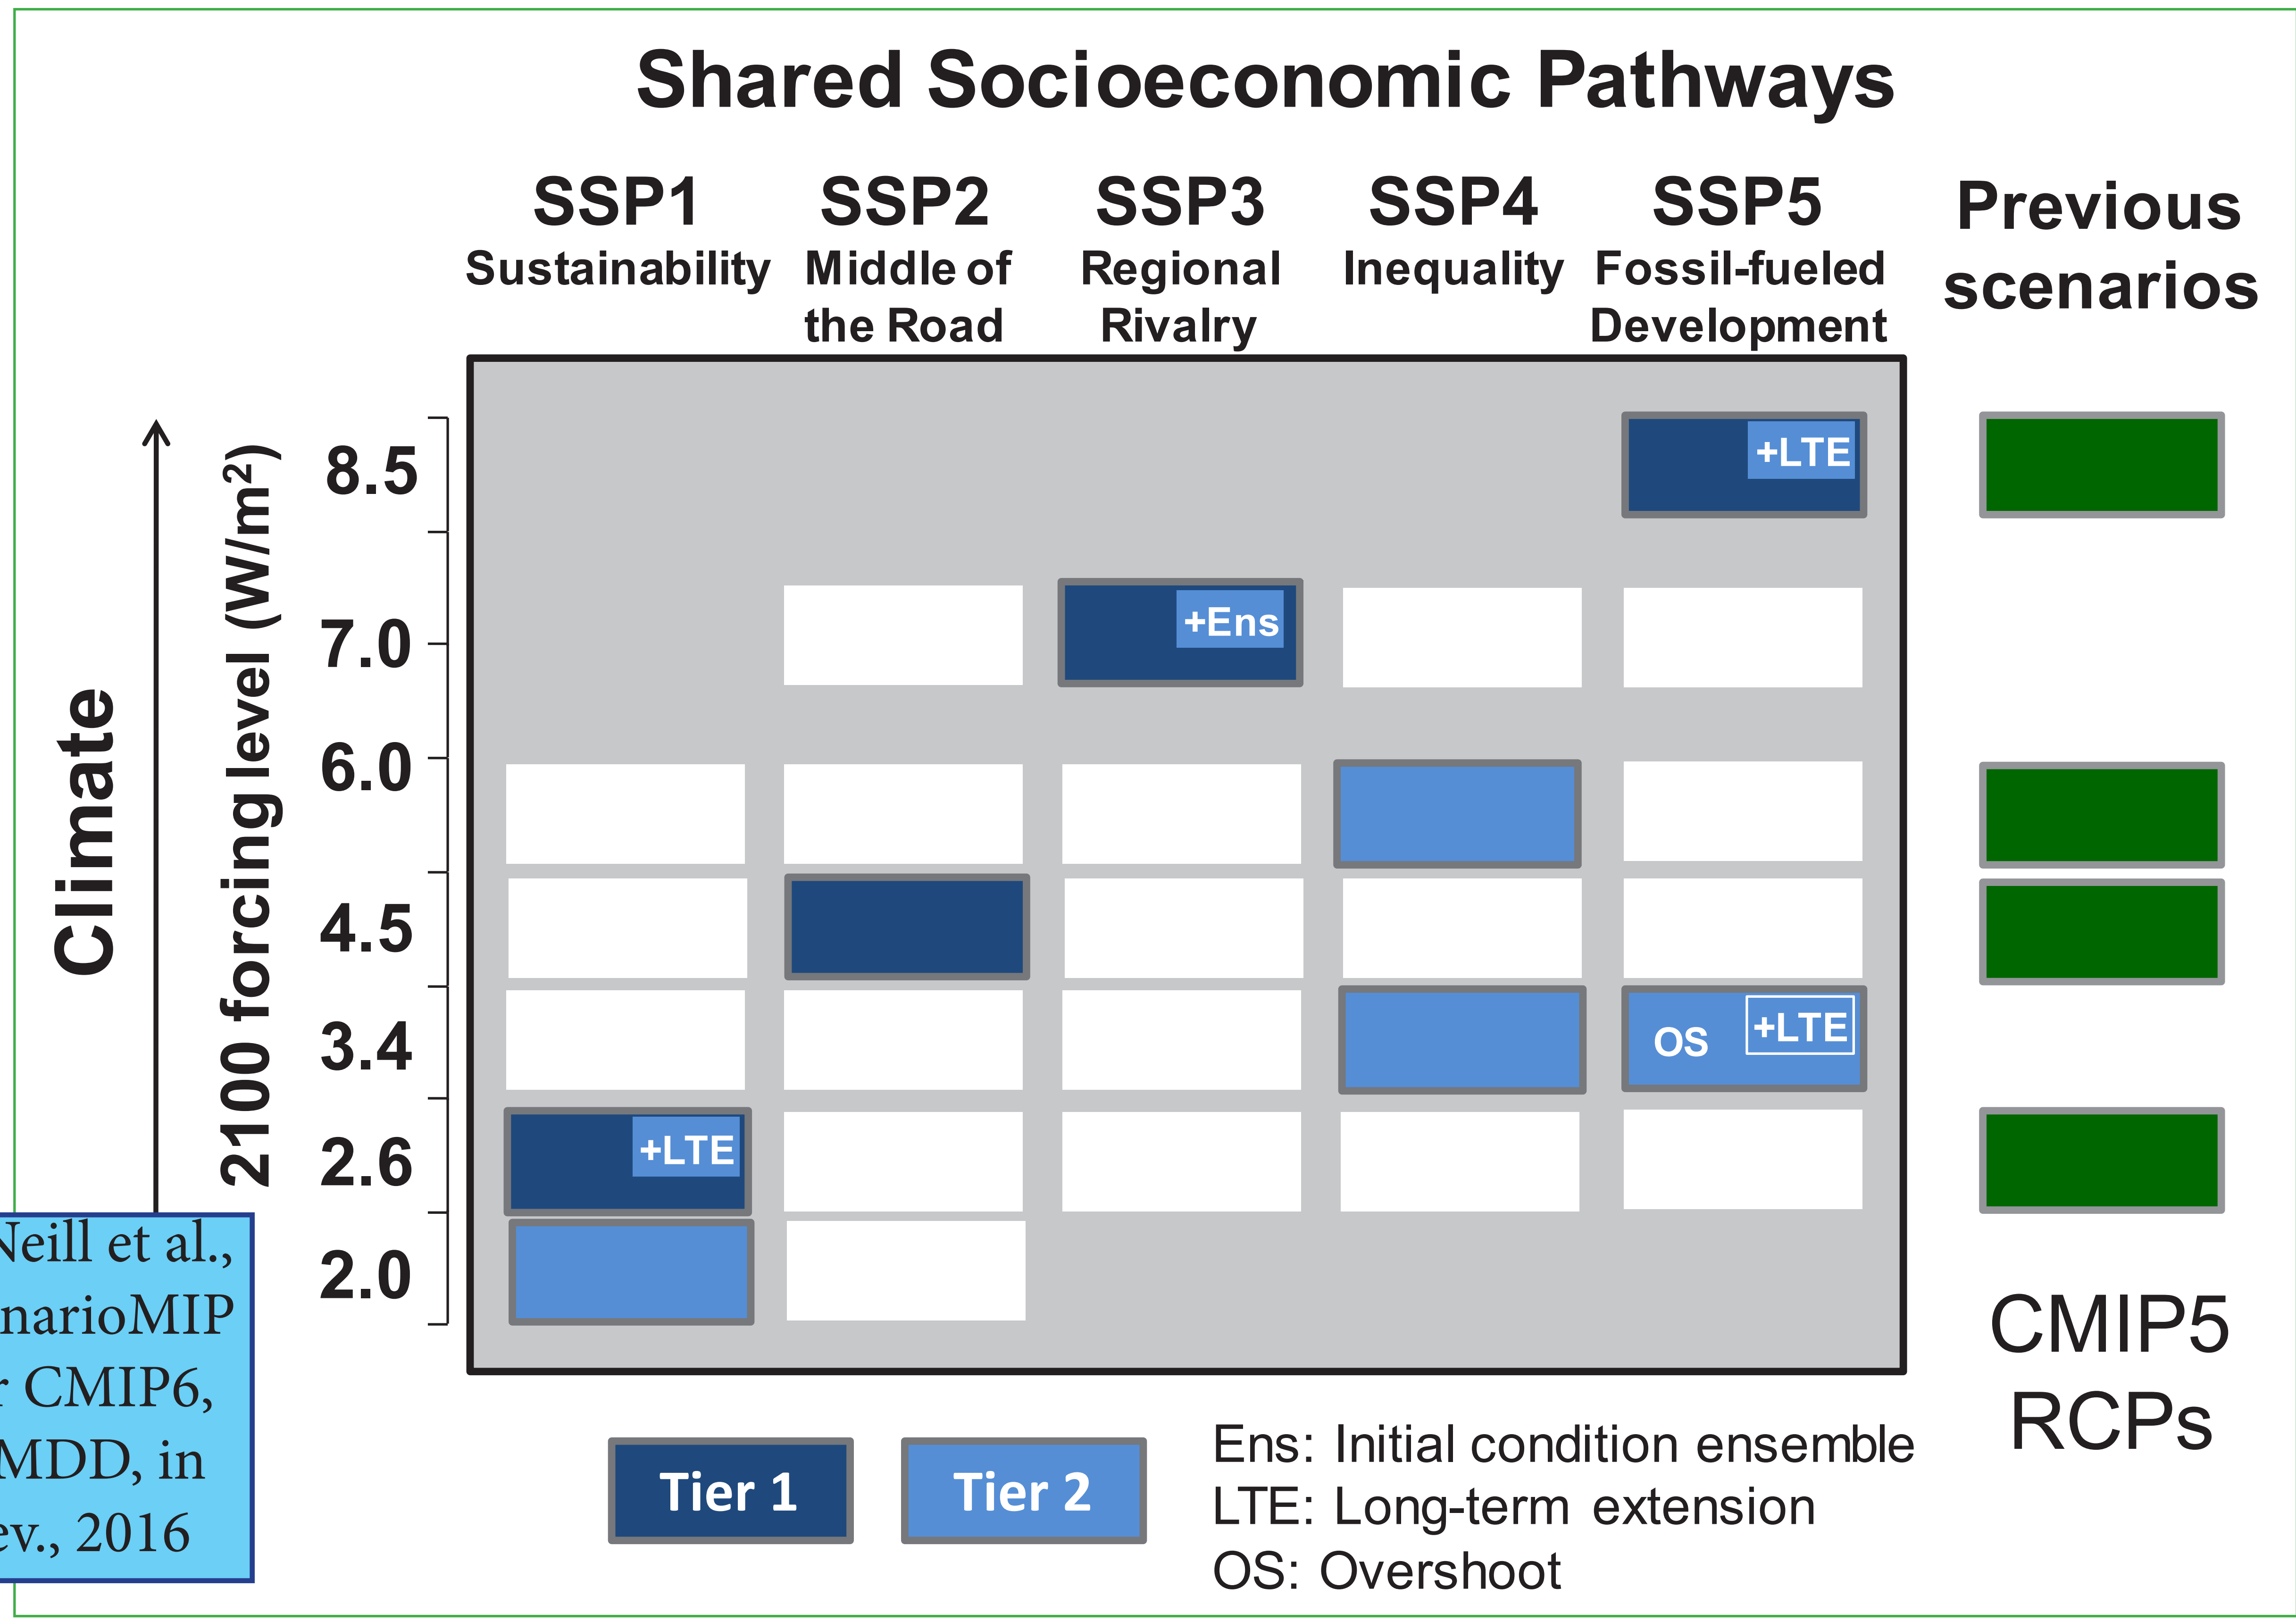

# Shared Socioeconomic Pathways in WCRP's Coupled Model Intercomparison Project

O'Neill et al., ScenarioMIP for CMIP6, GMDD, in rev., 2016

Reproduced from Riahi et al., submitted to Global Environmental Change, 2016

O'Neill et al., ScenarioMIP for CMIP6, GMDD, in rev., 2016