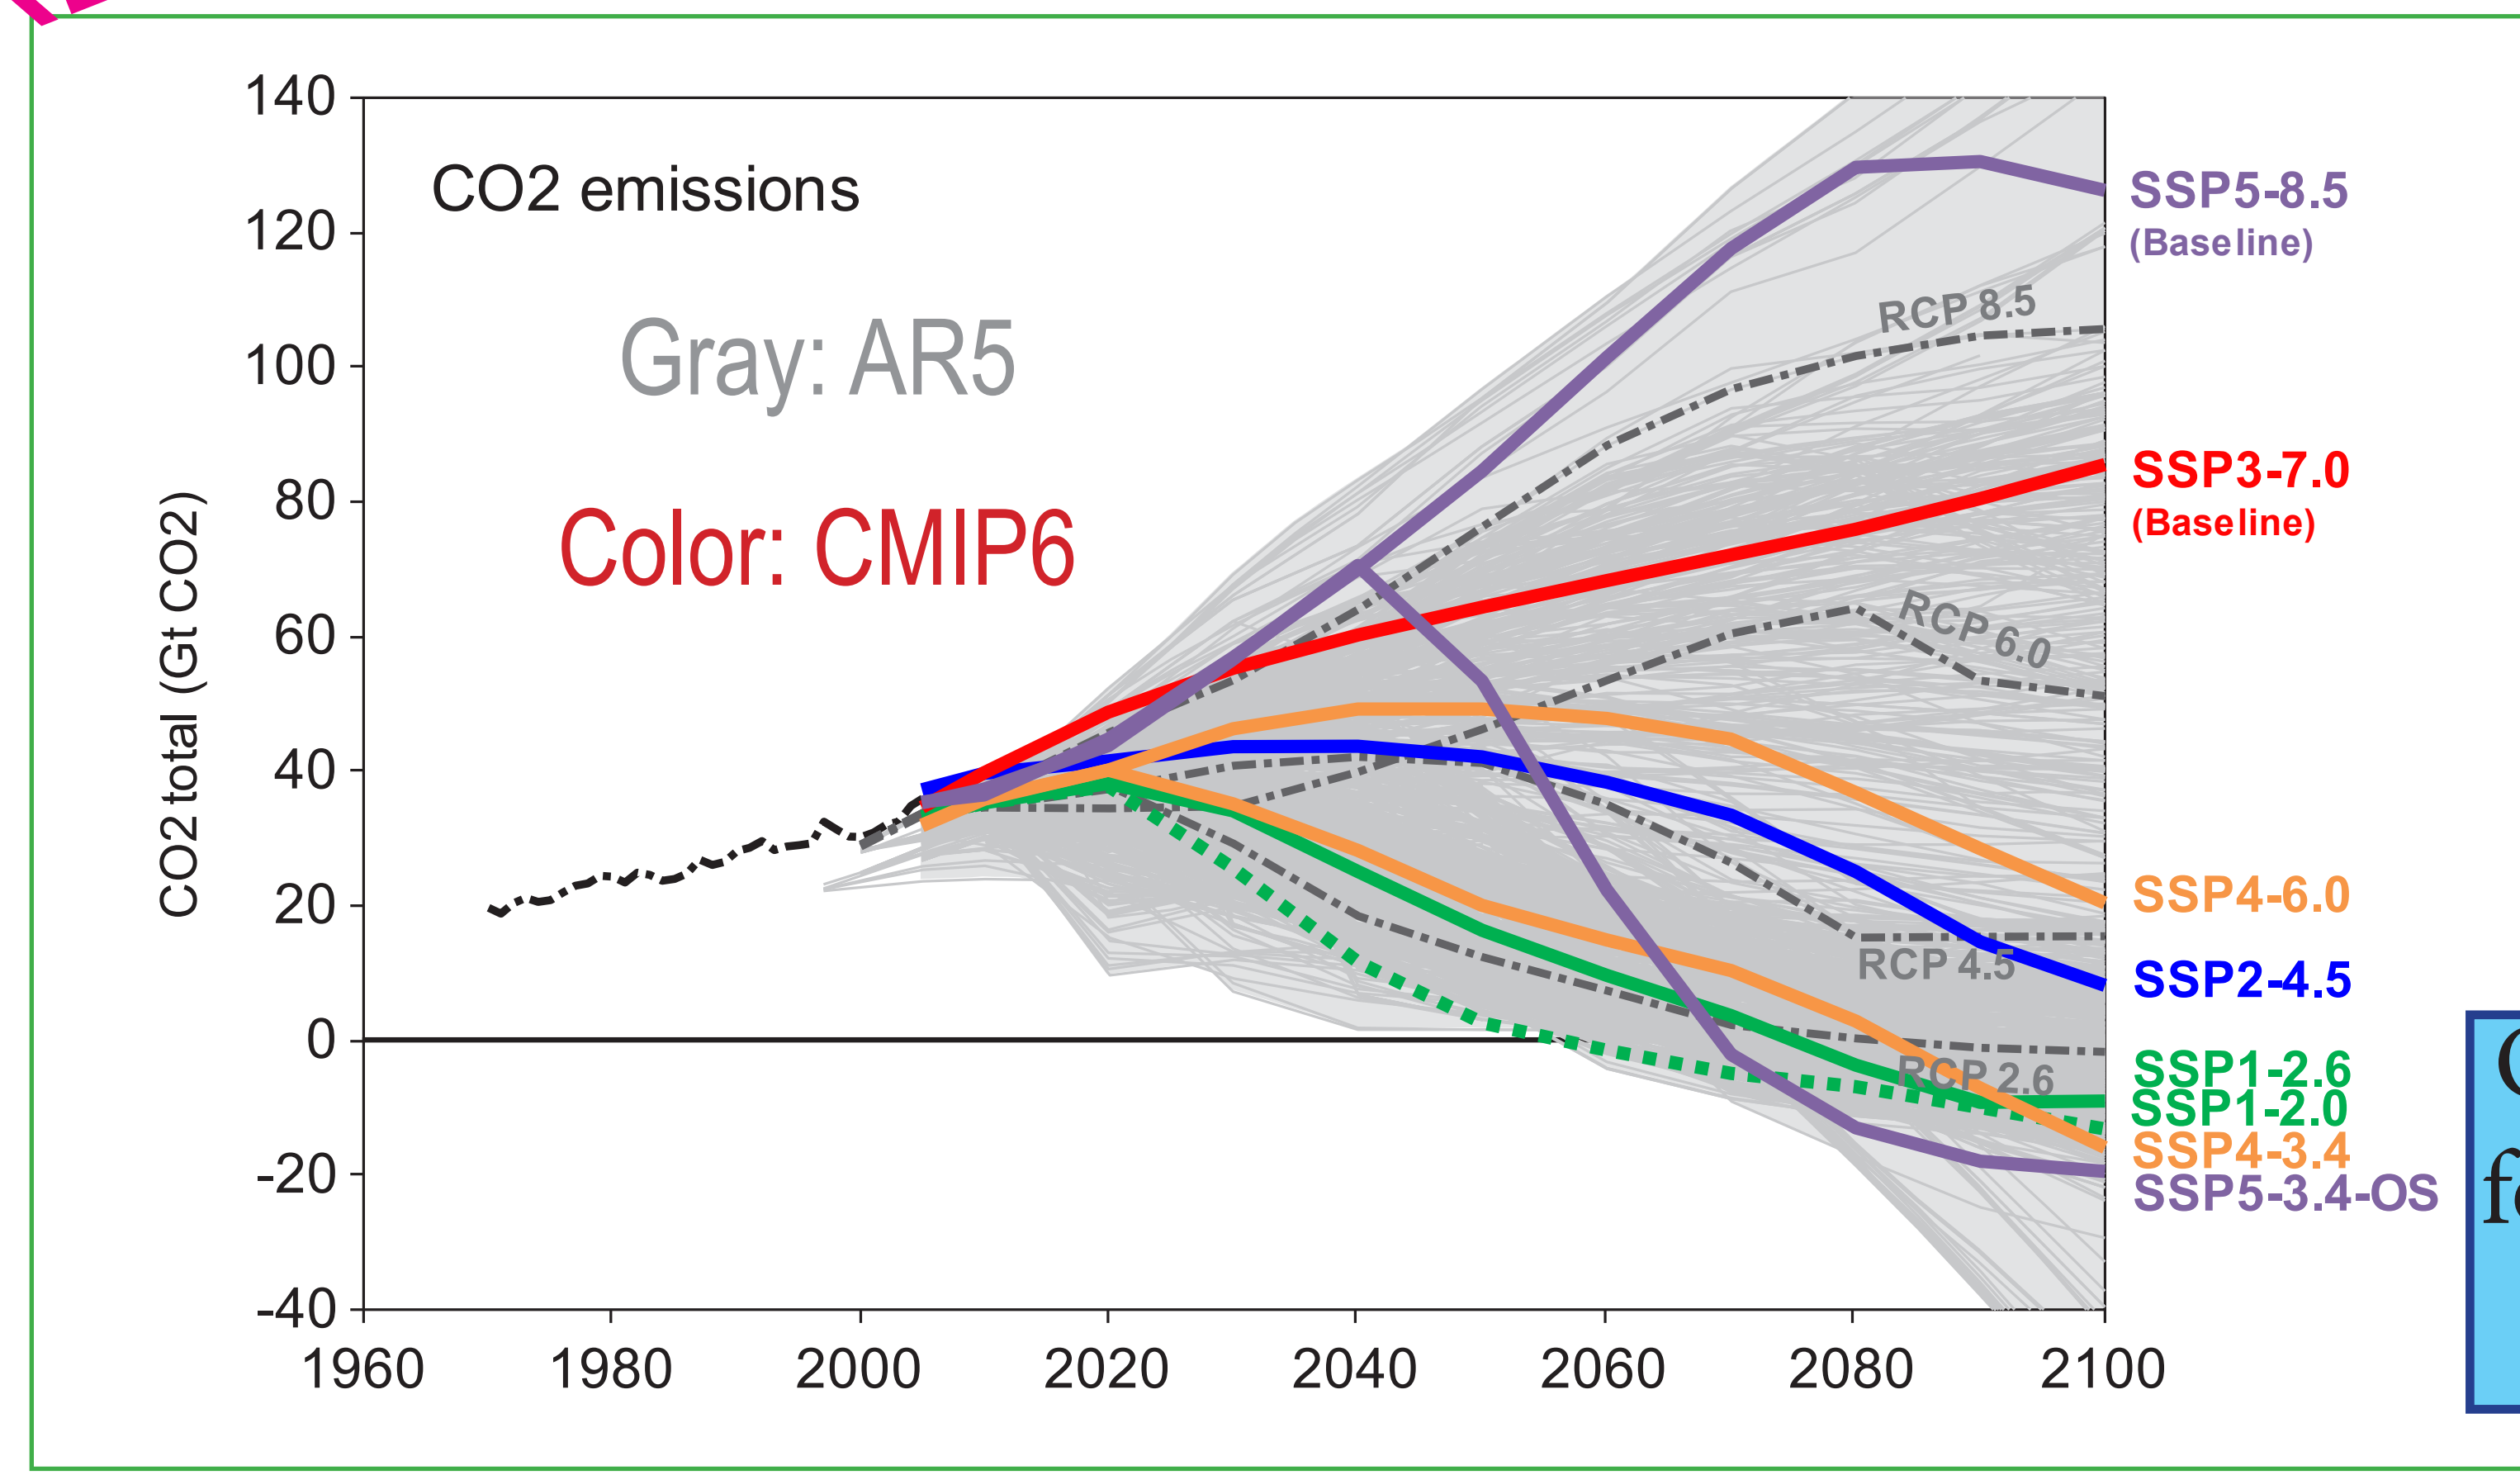

# Shared Socioeconomic Pathways in WCRP's Coupled Model Intercomparison Project

O'Neill et al., ScenarioMIP for CMIP6, GMDD, in rev., 2016

Reproduced from Riahi et al., submitted to Global Environmental Change, 2016