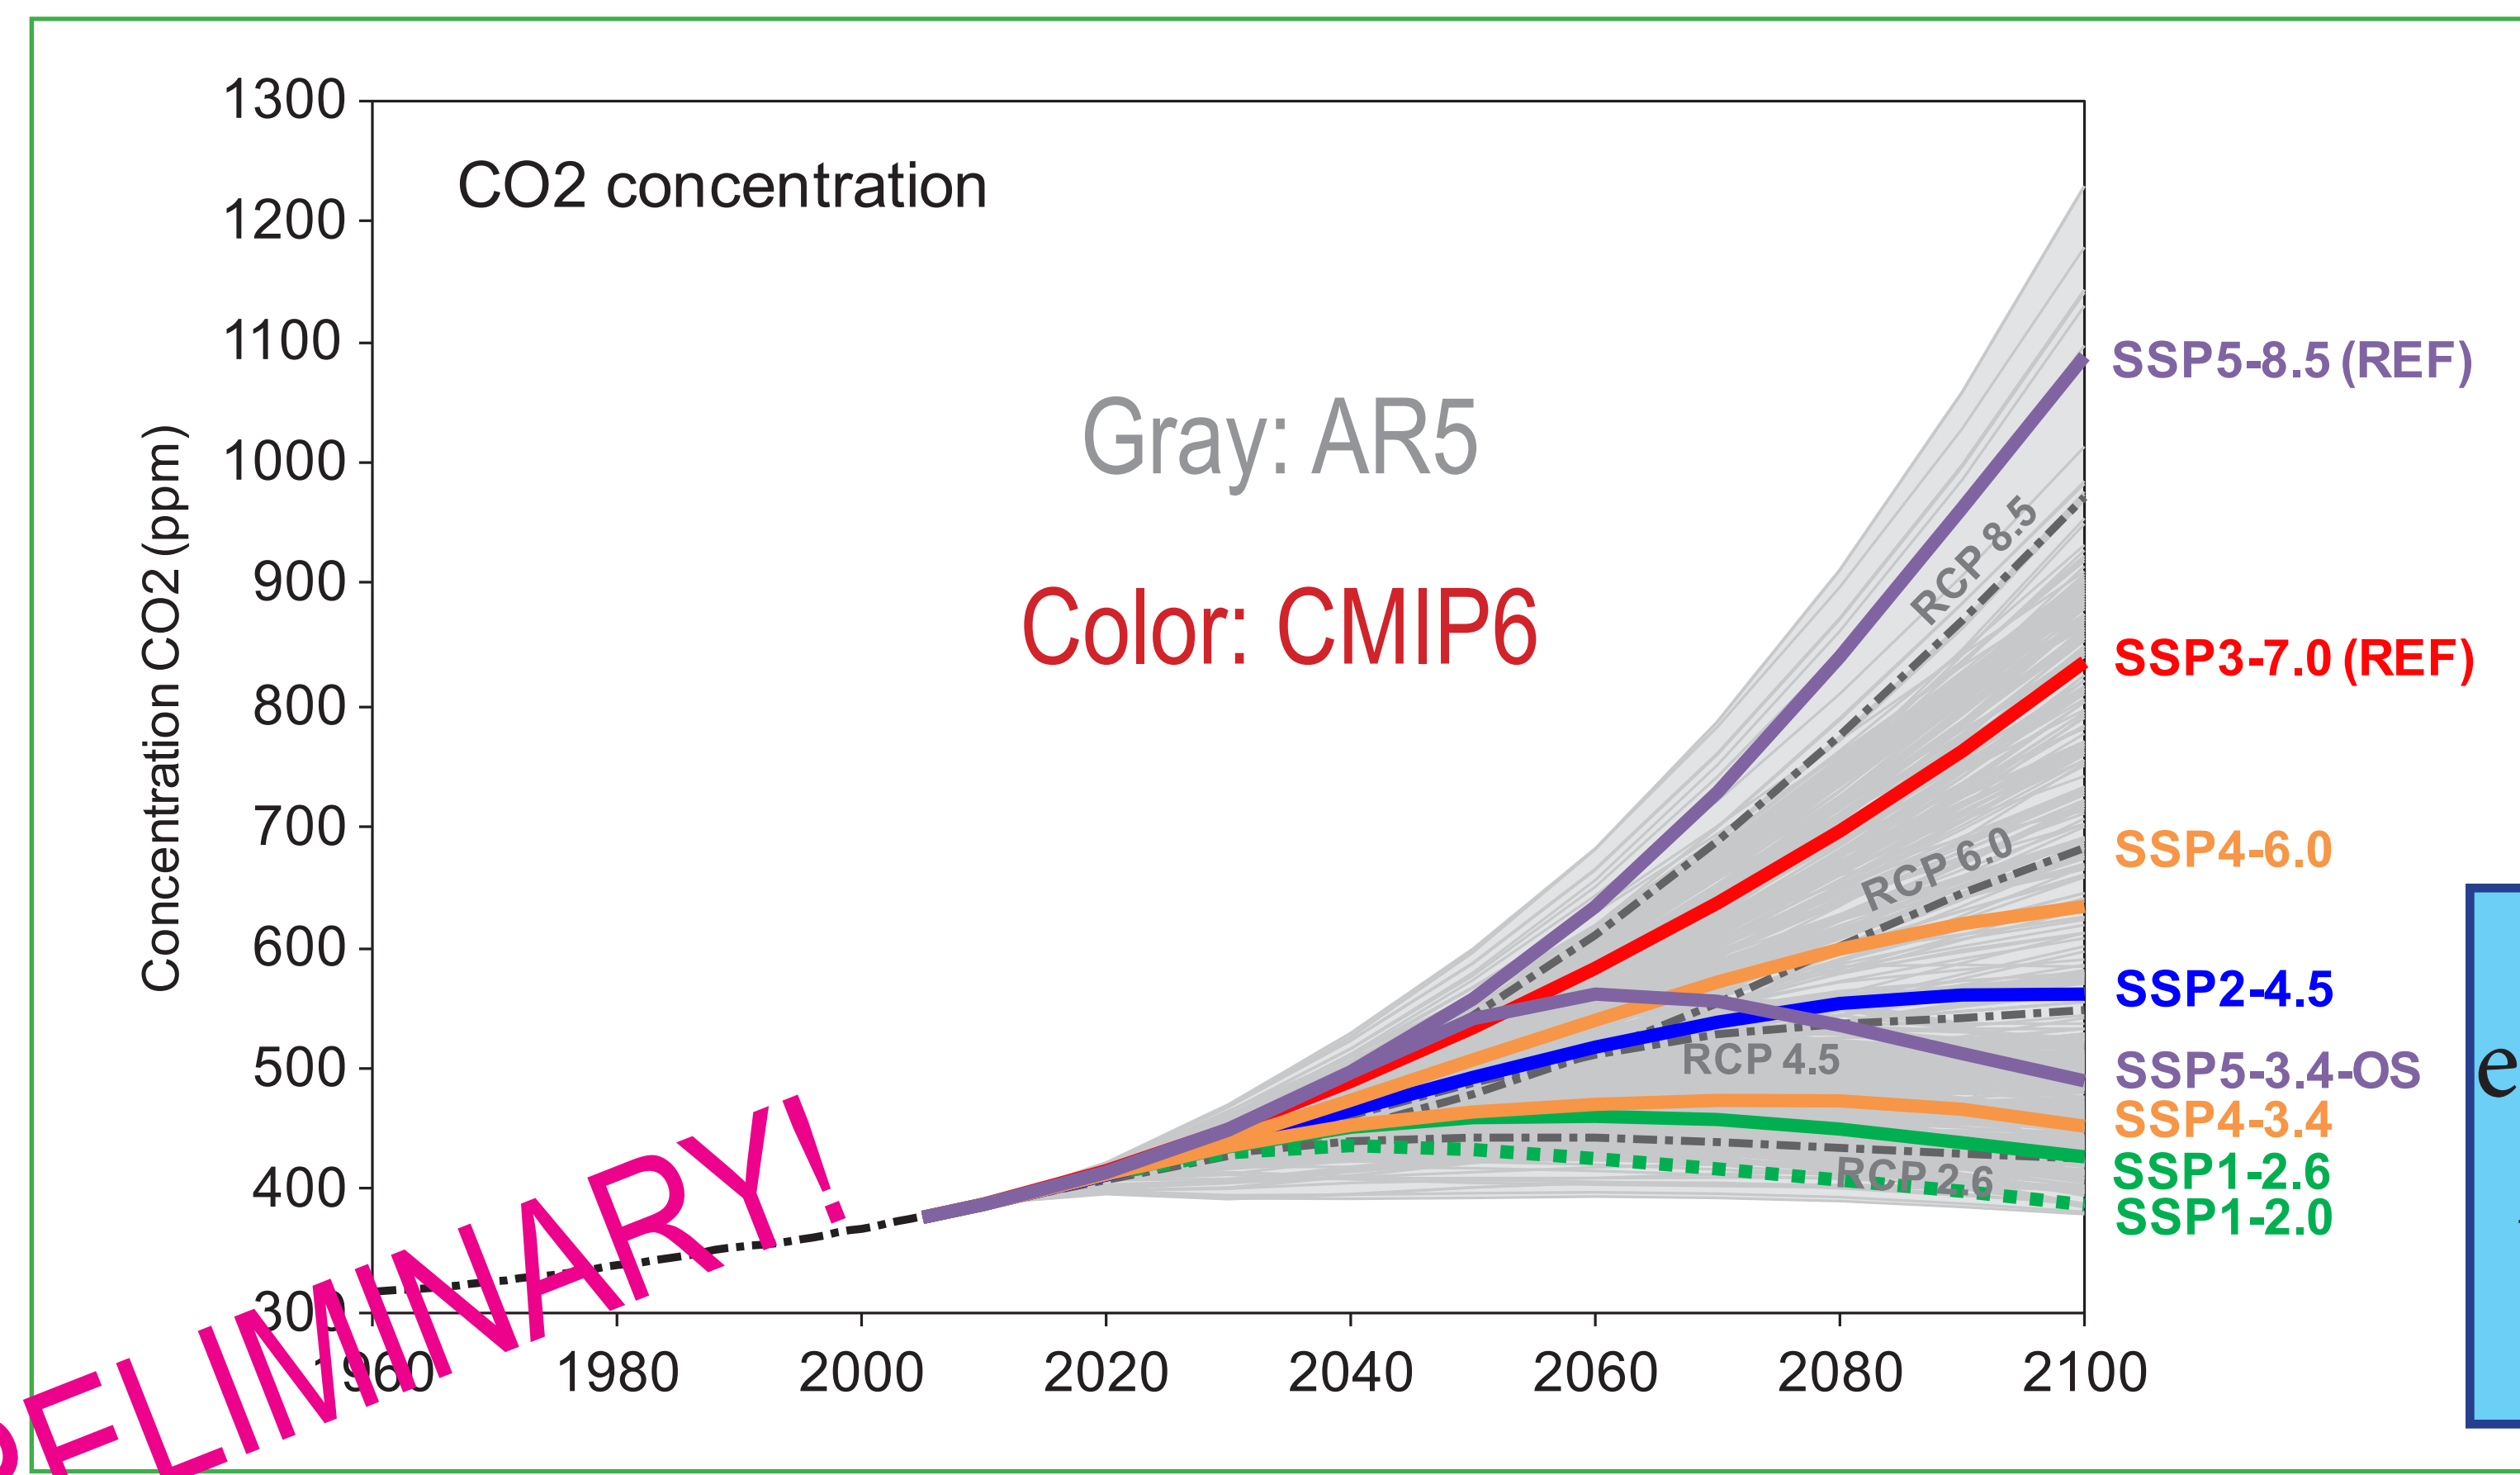

# Shared Socioeconomic Pathways in WCRP's Coupled Model Intercomparison Project

O'Neill et al., ScenarioMIP for CMIP6, GMDD, in rev., 2016

Reproduced from Riahi et al., submitted to Global Environmental Change, 2016