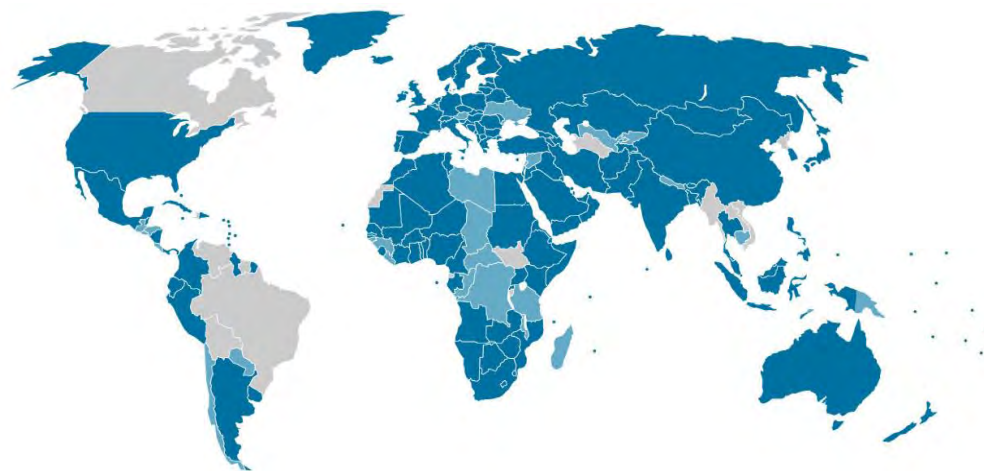

Technical Expert Meeting on mitigation focusing on cross-cutting issues in urban environment and land use

Thematic event: Building partnerships to accelerate implementation

Roland Roesch; IRENA Innovation and Technology Center

IRENA: Introduction & Overview

- Established in 2011
- Headquarters in Abu Dhabi, UAE
- IRENA Innovation and Technology Centre
– Bonn, Germany
- Permanent Observer to the United Nations
– New York

**Mandate: Assist countries
to accelerate RE deployment**

 150 Members

 30 States in Accession

Sample of Network of Cooperation in Innovation

- ✓ **VITO: Global Science Technology & Innovation Conferences**

- ✓ **INER – Ecuador Energy Centre: Workshop Advanced Biofuels**