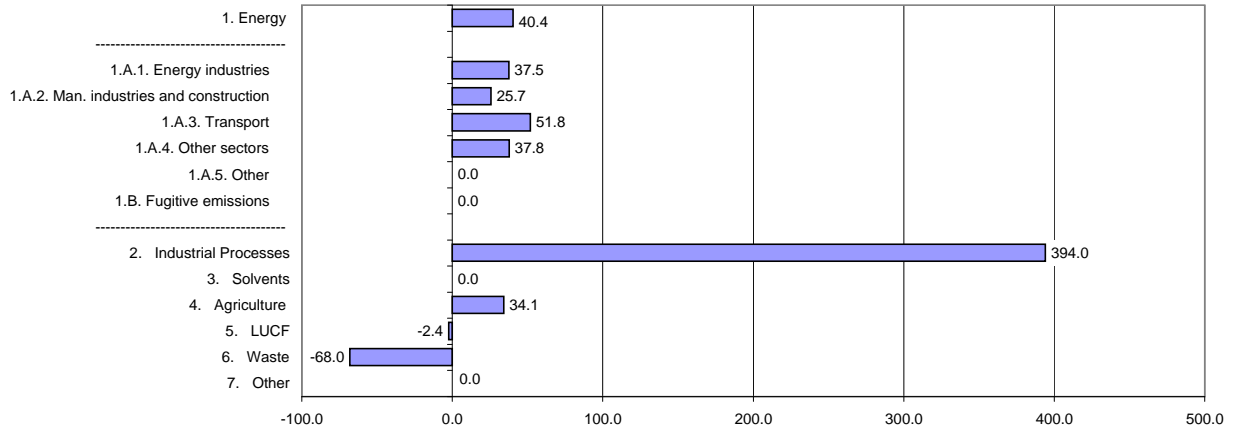

Emissions Summary for Madagascar

	Emissions, in Gg CO₂ equivalent		
	1994	2000	Latest available year (2000)
CO₂ emissions without LUCF	1,146.2	1,747.4	1,747.4
CO₂ net emissions/removals by LUCF	-240,168.0	-233,568.5	-233,568.5
CO₂ net emissions/removals with LUCF	-239,021.8	-231,821.1	-231,821.1
GHG emissions without LUCF	21,933.7	29,343.9	29,343.9
GHG net emissions/removals by LUCF	-238,971.0	-233,256.1	-233,256.1
GHG net emissions/removals with LUCF	-217,037.3	-203,912.2	-203,912.2

	Changes in emissions, in per cent
	From 1994 to 2000
CO₂ emissions without LUCF	52.5
CO₂ net emissions/removals by LUCF	-2.7
CO₂ net emissions/removals with LUCF	-3.0
GHG emissions without LUCF	33.8
GHG net emissions/removals by LUCF	-2.4
GHG net emissions/removals with LUCF	-6.0

	Average annual growth rates, in per cent per year
	From 1994 to 2000
CO₂ emissions without LUCF	7.3
CO₂ net emissions/removals by LUCF	-0.5
CO₂ net emissions/removals with LUCF	-0.5
GHG emissions without LUCF	5.0
GHG net emissions/removals by LUCF	-0.4
GHG net emissions/removals with LUCF	-1.0

Change in GHG emissions/removals from 1994 to 2000, %