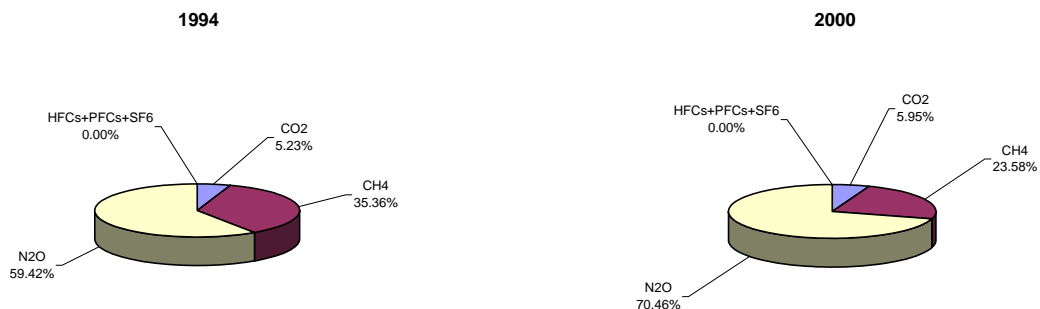

GHG emissions by gas (without LUCF)