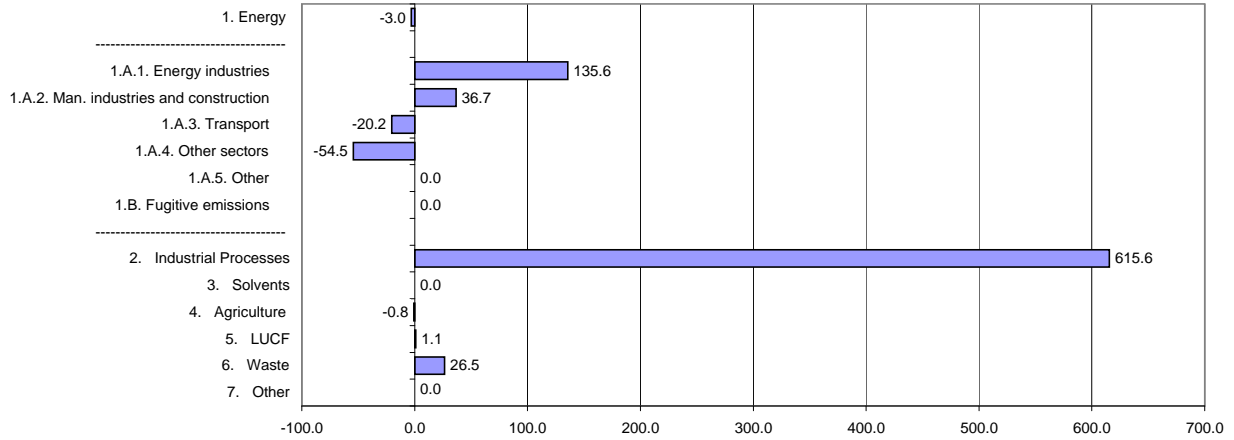

Change in GHG emissions/removals from 1994 to 2003, %