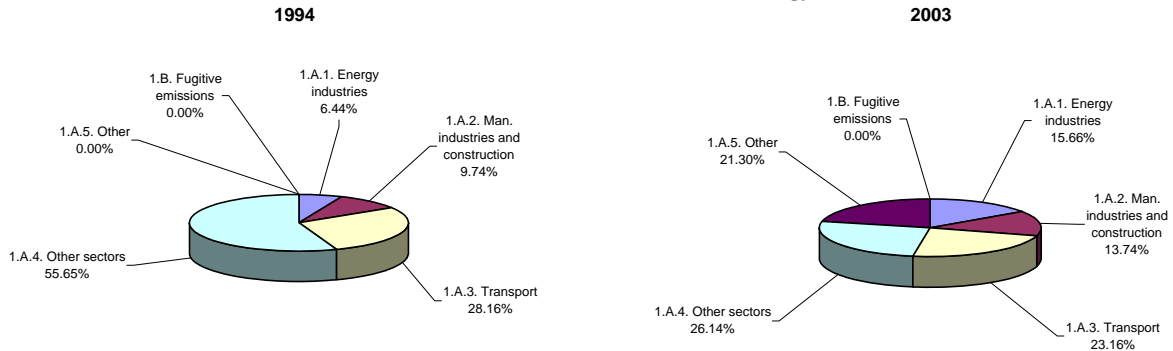

Emissions Summary for Democratic Republic of the Congo

	Emissions, in Gg CO ₂ equivalent		
	1994	2001	Latest available year (2003)
CO ₂ emissions without LUCF	1,447.7	2,793.0	2,645.0
CO ₂ net emissions/removals by LUCF	-183,331.4	-356,450.2	-182,023.5
CO ₂ net emissions/removals with LUCF	-181,883.7	-353,657.2	-179,378.5
GHG emissions without LUCF	44,641.6	46,007.4	45,999.0
GHG net emissions/removals by LUCF	-176,840.2	-353,206.1	-178,779.4
GHG net emissions/removals with LUCF	-132,198.6	-307,198.7	-132,780.4

	Average annual growth rates, in per cent per year		
	From 1994 to 2001	From 2001 to latest available year (2003)	From 1994 to latest available year (2003)
CO ₂ emissions without LUCF	9.8	-2.7	6.9
CO ₂ net emissions/removals by LUCF	10.0	-28.5	-0.1
CO ₂ net emissions/removals with LUCF	10.0	-28.8	-0.2
GHG emissions without LUCF	0.4	0.0	0.3
GHG net emissions/removals by LUCF	10.4	-28.9	0.1
GHG net emissions/removals with LUCF	12.8	-34.3	0.0

Change in GHG emissions/removals from 1994 to 2003, %

GHG emissions by gas

GHG emissions by sector (without LUCF)

Breakdown of GHG emissions within the energy sector

Breakdown of GHG emissions within the industrial processes sector

Breakdown of GHG emissions within the agriculture sector

Breakdown of GHG emissions/removals within the LUCF sector, (Gg CO₂ equivalent)

1994

2003

Breakdown of GHG emissions within the waste sector

1994

2003