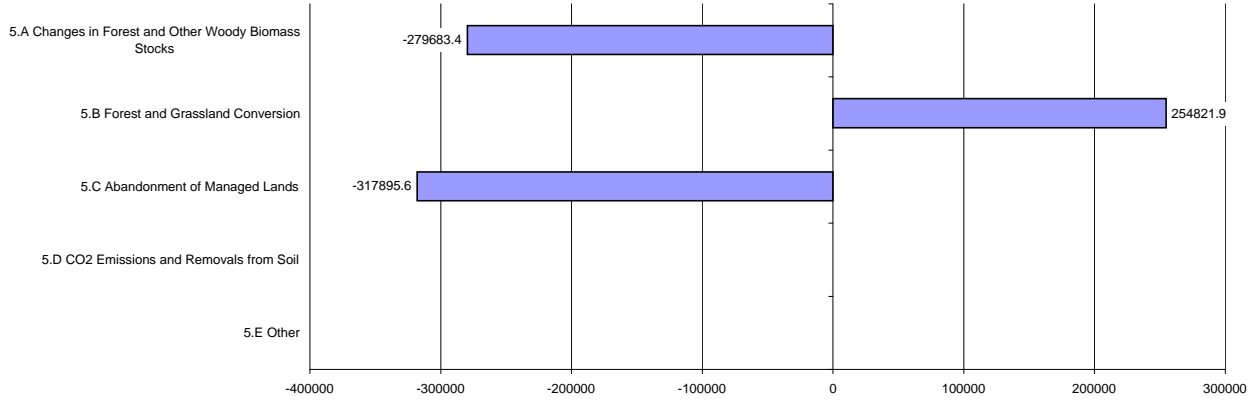

Emissions Summary for Democratic Republic of the Congo

	Emissions, in Gg CO ₂ equivalent		
	1994	2001	Latest available year (2003)
CO ₂ emissions without LUCF	1,447.7	2,793.0	2,645.0
CO ₂ net emissions/removals by LUCF	-183,331.4	-356,450.2	-182,023.5
CO ₂ net emissions/removals with LUCF	-181,883.7	-353,657.2	-179,378.5
GHG emissions without LUCF	44,641.6	46,007.4	45,999.0
GHG net emissions/removals by LUCF	-176,840.2	-353,206.1	-178,779.4
GHG net emissions/removals with LUCF	-132,198.6	-307,198.7	-132,780.4

	Average annual growth rates, in per cent per year		
	From 1994 to 2001	From 2001 to latest available year (2003)	From 1994 to latest available year (2003)
CO ₂ emissions without LUCF	9.8	-2.7	6.9
CO ₂ net emissions/removals by LUCF	10.0	-28.5	-0.1
CO ₂ net emissions/removals with LUCF	10.0	-28.8	-0.2
GHG emissions without LUCF	0.4	0.0	0.3
GHG net emissions/removals by LUCF	10.4	-28.9	0.1
GHG net emissions/removals with LUCF	12.8	-34.3	0.0

Change in GHG emissions/removals from 1994 to 2003, %

GHG emissions by gas

GHG emissions by sector (without LUCF)

Breakdown of GHG emissions within the energy sector

Breakdown of GHG emissions within the industrial processes sector

Breakdown of GHG emissions within the agriculture sector

Breakdown of GHG emissions/removals within the LUCF sector, (Gg CO₂ equivalent)

1994

2003

Breakdown of GHG emissions within the waste sector

1994

2003