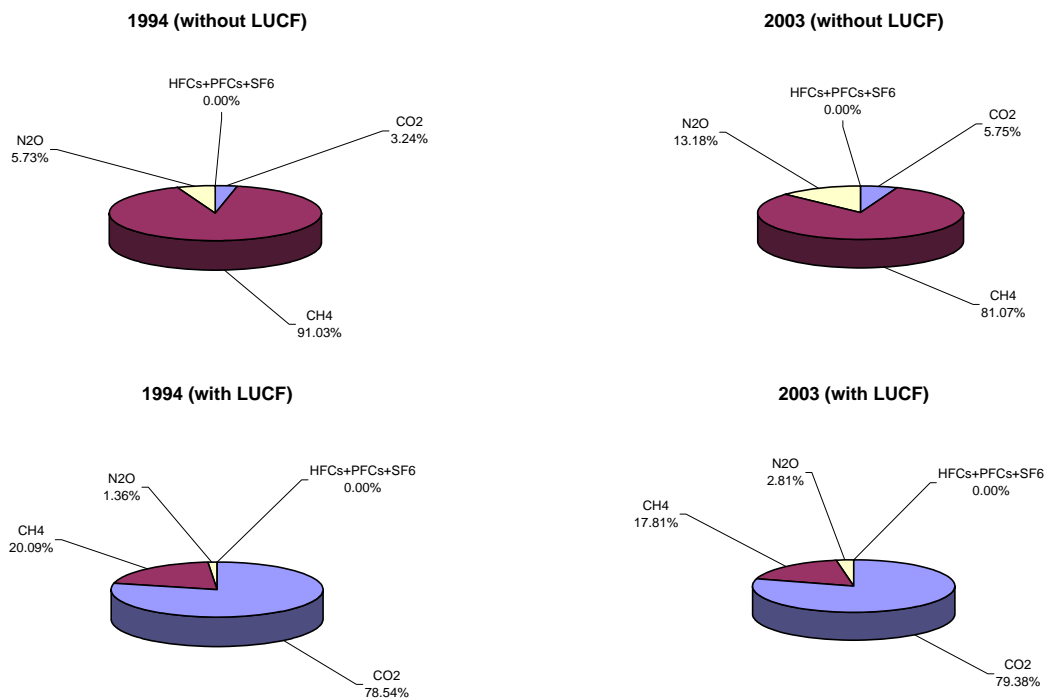

Emissions Summary for Democratic Republic of the Congo

	Emissions, in Gg CO ₂ equivalent		
	1994	2001	Latest available year (2003)
CO ₂ emissions without LUCF	1,447.7	2,793.0	2,645.0
CO ₂ net emissions/removals by LUCF	-183,331.4	-356,450.2	-182,023.5
CO ₂ net emissions/removals with LUCF	-181,883.7	-353,657.2	-179,378.5
GHG emissions without LUCF	44,641.6	46,007.4	45,999.0
GHG net emissions/removals by LUCF	-176,840.2	-353,206.1	-178,779.4
GHG net emissions/removals with LUCF	-132,198.6	-307,198.7	-132,780.4

	Changes in emissions, in per cent		
	From 1994 to 2001	From 2001 to latest available year (2003)	From 1994 to latest available year (2003)
CO ₂ emissions without LUCF	92.9	-5.3	82.7
CO ₂ net emissions/removals by LUCF	94.4	-48.9	-0.7
CO ₂ net emissions/removals with LUCF	94.4	-49.3	-1.4
GHG emissions without LUCF	3.1	0.0	3.0
GHG net emissions/removals by LUCF	99.7	-49.4	1.1
GHG net emissions/removals with LUCF	132.4	-56.8	0.4

	Average annual growth rates, in per cent per year		
	From 1994 to 2001	From 2001 to latest available year (2003)	From 1994 to latest available year (2003)
CO ₂ emissions without LUCF	9.8	-2.7	6.9
CO ₂ net emissions/removals by LUCF	10.0	-28.5	-0.1
CO ₂ net emissions/removals with LUCF	10.0	-28.8	-0.2
GHG emissions without LUCF	0.4	0.0	0.3
GHG net emissions/removals by LUCF	10.4	-28.9	0.1
GHG net emissions/removals with LUCF	12.8	-34.3	0.0

Change in GHG emissions/removals from 1994 to 2003, %

GHG emissions by gas

GHG emissions by sector (without LUCF)

Breakdown of GHG emissions within the energy sector

Breakdown of GHG emissions within the industrial processes sector