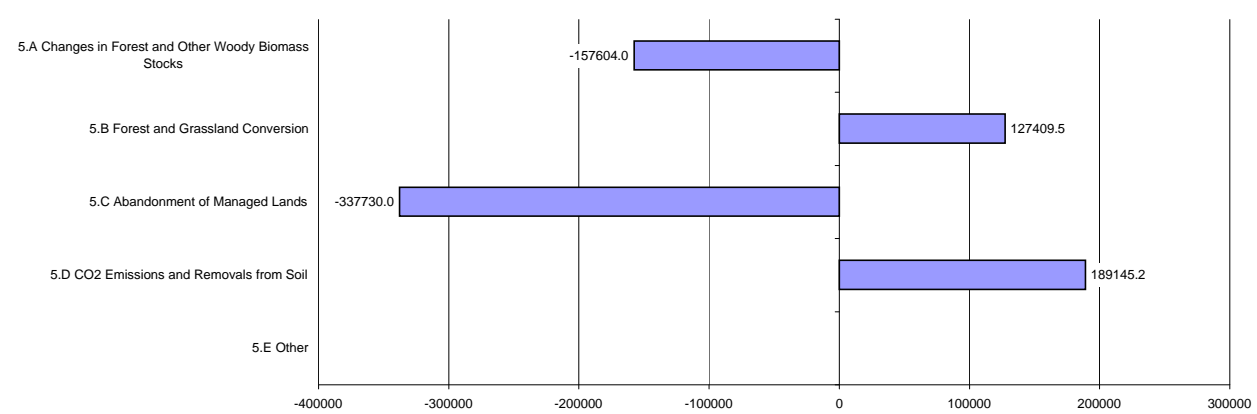

Emissions Summary for Democratic Republic of the Congo

	Emissions, in Gg CO ₂ equivalent		
	1994	2001	Latest available year (2003)
CO ₂ emissions without LUCF	1,447.7	2,793.0	2,645.0
CO ₂ net emissions/removals by LUCF	-183,331.4	-356,450.2	-182,023.5
CO ₂ net emissions/removals with LUCF	-181,883.7	-353,657.2	-179,378.5
GHG emissions without LUCF	44,641.6	46,007.4	45,999.0
GHG net emissions/removals by LUCF	-176,840.2	-353,206.1	-178,779.4
GHG net emissions/removals with LUCF	-132,198.6	-307,198.7	-132,780.4

	Average annual growth rates, in per cent per year		
	From 1994 to 2001	From 2001 to latest available year (2003)	From 1994 to latest available year (2003)
CO ₂ emissions without LUCF	9.8	-2.7	6.9
CO ₂ net emissions/removals by LUCF	10.0	-28.5	-0.1
CO ₂ net emissions/removals with LUCF	10.0	-28.8	-0.2
GHG emissions without LUCF	0.4	0.0	0.3
GHG net emissions/removals by LUCF	10.4	-28.9	0.1
GHG net emissions/removals with LUCF	12.8	-34.3	0.0

Change in GHG emissions/removals from 1994 to 2003, %

GHG emissions by gas

GHG emissions by sector (without LUCF)

Breakdown of GHG emissions within the energy sector

Breakdown of GHG emissions within the industrial processes sector

Breakdown of GHG emissions within the agriculture sector

Breakdown of GHG emissions/removals within the LUCF sector, (Gg CO₂ equivalent)

1994

2003

Breakdown of GHG emissions within the waste sector

1994

2003