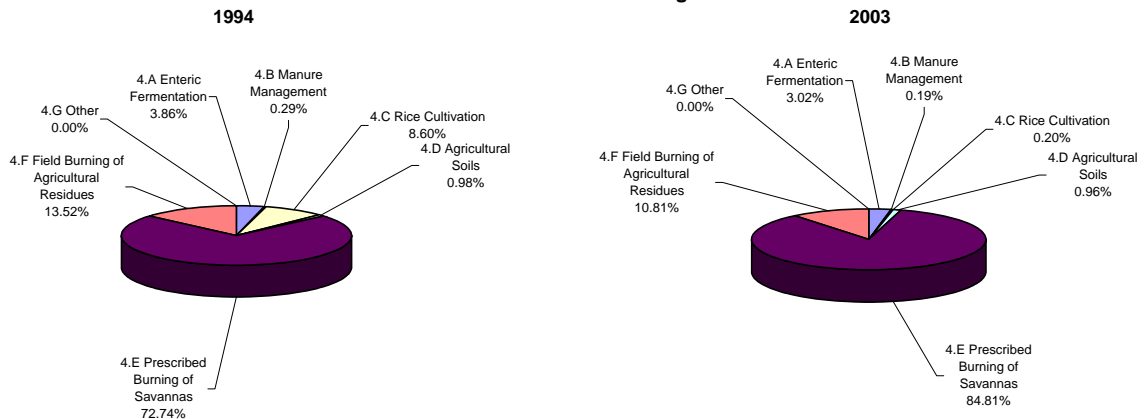

Emissions Summary for Democratic Republic of the Congo

	Emissions, in Gg CO ₂ equivalent		
	1994	2001	Latest available year (2003)
CO ₂ emissions without LUCF	1,447.7	2,793.0	2,645.0
CO ₂ net emissions/removals by LUCF	-183,331.4	-356,450.2	-182,023.5
CO ₂ net emissions/removals with LUCF	-181,883.7	-353,657.2	-179,378.5
GHG emissions without LUCF	44,641.6	46,007.4	45,999.0
GHG net emissions/removals by LUCF	-176,840.2	-353,206.1	-178,779.4
GHG net emissions/removals with LUCF	-132,198.6	-307,198.7	-132,780.4

	Average annual growth rates, in per cent per year		
	From 1994 to 2001	From 2001 to latest available year (2003)	From 1994 to latest available year (2003)
CO ₂ emissions without LUCF	9.8	-2.7	6.9
CO ₂ net emissions/removals by LUCF	10.0	-28.5	-0.1
CO ₂ net emissions/removals with LUCF	10.0	-28.8	-0.2
GHG emissions without LUCF	0.4	0.0	0.3
GHG net emissions/removals by LUCF	10.4	-28.9	0.1
GHG net emissions/removals with LUCF	12.8	-34.3	0.0

Change in GHG emissions/removals from 1994 to 2003, %

GHG emissions by gas

GHG emissions by sector (without LUCF)

Breakdown of GHG emissions within the energy sector

Breakdown of GHG emissions within the industrial processes sector

Breakdown of GHG emissions within the agriculture sector

Breakdown of GHG emissions/removals within the LUCF sector, (Gg CO₂ equivalent)

1994

2003

Breakdown of GHG emissions within the waste sector

1994

2003