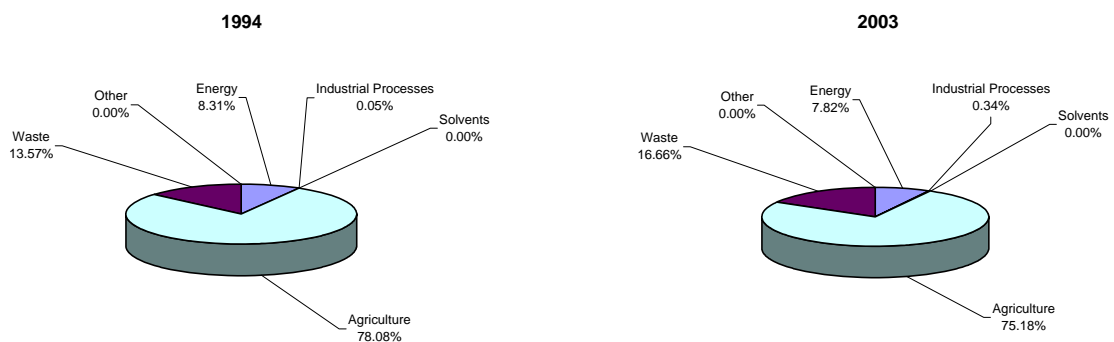

Emissions Summary for Democratic Republic of the Congo

	Emissions, in Gg CO ₂ equivalent		
	1994	2001	Latest available year (2003)
CO ₂ emissions without LUCF	1,447.7	2,793.0	2,645.0
CO ₂ net emissions/removals by LUCF	-183,331.4	-356,450.2	-182,023.5
CO ₂ net emissions/removals with LUCF	-181,883.7	-353,657.2	-179,378.5
GHG emissions without LUCF	44,641.6	46,007.4	45,999.0
GHG net emissions/removals by LUCF	-176,840.2	-353,206.1	-178,779.4
GHG net emissions/removals with LUCF	-132,198.6	-307,198.7	-132,780.4

	Changes in emissions, in per cent		
	From 1994 to 2001	From 2001 to latest available year (2003)	From 1994 to latest available year (2003)
CO ₂ emissions without LUCF	92.9	-5.3	82.7
CO ₂ net emissions/removals by LUCF	94.4	-48.9	-0.7
CO ₂ net emissions/removals with LUCF	94.4	-49.3	-1.4
GHG emissions without LUCF	3.1	0.0	3.0
GHG net emissions/removals by LUCF	99.7	-49.4	1.1
GHG net emissions/removals with LUCF	132.4	-56.8	0.4

	Average annual growth rates, in per cent per year		
	From 1994 to 2001	From 2001 to latest available year (2003)	From 1994 to latest available year (2003)
CO ₂ emissions without LUCF	9.8	-2.7	6.9
CO ₂ net emissions/removals by LUCF	10.0	-28.5	-0.1
CO ₂ net emissions/removals with LUCF	10.0	-28.8	-0.2
GHG emissions without LUCF	0.4	0.0	0.3
GHG net emissions/removals by LUCF	10.4	-28.9	0.1
GHG net emissions/removals with LUCF	12.8	-34.3	0.0

Change in GHG emissions/removals from 1994 to 2003, %

GHG emissions by gas

GHG emissions by sector (without LUCF)

Breakdown of GHG emissions within the energy sector

Breakdown of GHG emissions within the industrial processes sector