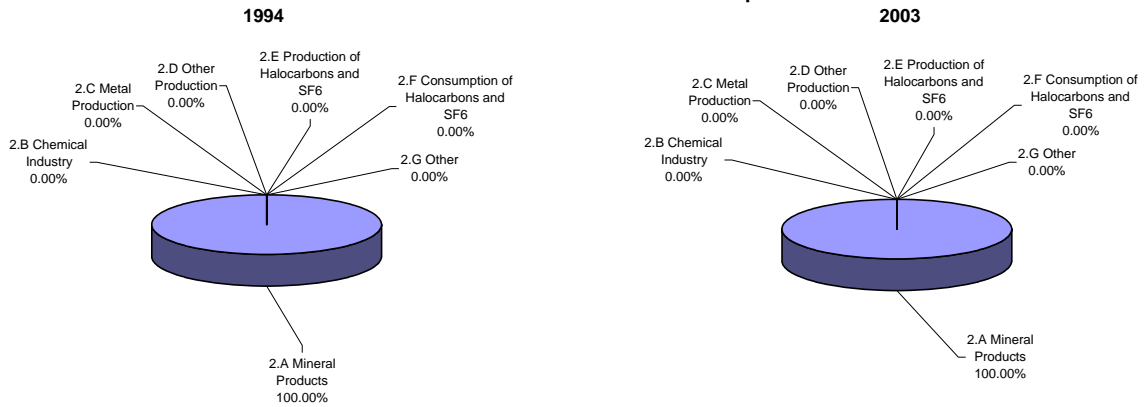

Emissions Summary for Democratic Republic of the Congo

	Emissions, in Gg CO ₂ equivalent		
	1994	2001	Latest available year (2003)
CO ₂ emissions without LUCF	1,447.7	2,793.0	2,645.0
CO ₂ net emissions/removals by LUCF	-183,331.4	-356,450.2	-182,023.5
CO ₂ net emissions/removals with LUCF	-181,883.7	-353,657.2	-179,378.5
GHG emissions without LUCF	44,641.6	46,007.4	45,999.0
GHG net emissions/removals by LUCF	-176,840.2	-353,206.1	-178,779.4
GHG net emissions/removals with LUCF	-132,198.6	-307,198.7	-132,780.4

	Average annual growth rates, in per cent per year		
	From 1994 to 2001	From 2001 to latest available year (2003)	From 1994 to latest available year (2003)
CO ₂ emissions without LUCF	9.8	-2.7	6.9
CO ₂ net emissions/removals by LUCF	10.0	-28.5	-0.1
CO ₂ net emissions/removals with LUCF	10.0	-28.8	-0.2
GHG emissions without LUCF	0.4	0.0	0.3
GHG net emissions/removals by LUCF	10.4	-28.9	0.1
GHG net emissions/removals with LUCF	12.8	-34.3	0.0

Change in GHG emissions/removals from 1994 to 2003, %

GHG emissions by gas

GHG emissions by sector (without LUCF)

Breakdown of GHG emissions within the energy sector

Breakdown of GHG emissions within the industrial processes sector

Breakdown of GHG emissions within the agriculture sector

Breakdown of GHG emissions/removals within the LUCF sector, (Gg CO₂ equivalent)

1994

2003

Breakdown of GHG emissions within the waste sector

1994

2003