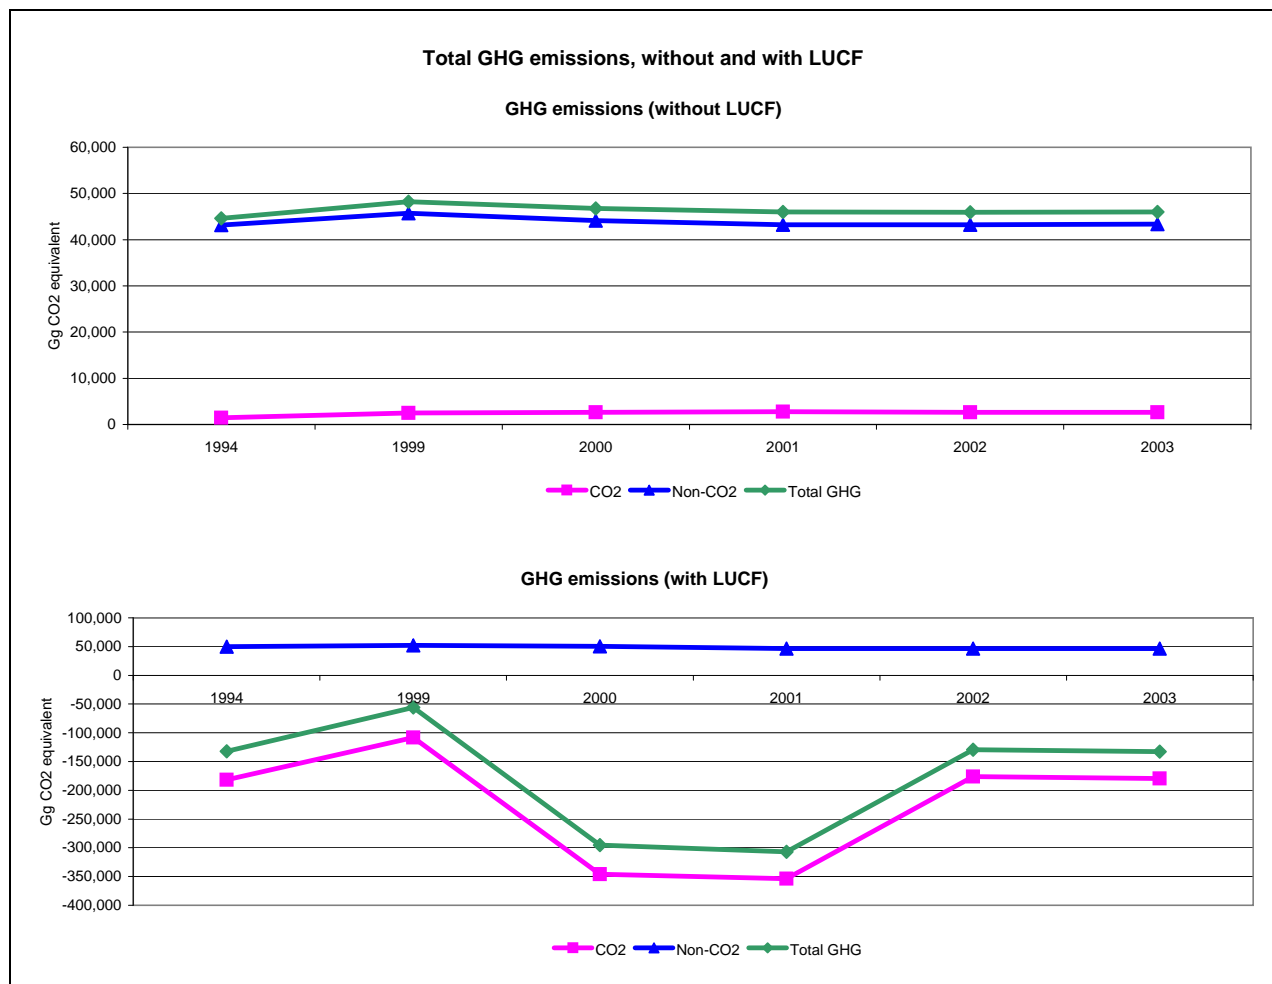

Emissions Summary for Democratic Republic of the Congo

	Emissions, in Gg CO ₂ equivalent		
	1994	2001	Latest available year (2003)
CO ₂ emissions without LUCF	1,447.7	2,793.0	2,645.0
CO ₂ net emissions/removals by LUCF	-183,331.4	-356,450.2	-182,023.5
CO ₂ net emissions/removals with LUCF	-181,883.7	-353,657.2	-179,378.5
GHG emissions without LUCF	44,641.6	46,007.4	45,999.0
GHG net emissions/removals by LUCF	-176,840.2	-353,206.1	-178,779.4
GHG net emissions/removals with LUCF	-132,198.6	-307,198.7	-132,780.4

	Changes in emissions, in per cent		
	From 1994 to 2001	From 2001 to latest available year (2003)	From 1994 to latest available year (2003)
CO ₂ emissions without LUCF	92.9	-5.3	82.7
CO ₂ net emissions/removals by LUCF	94.4	-48.9	-0.7
CO ₂ net emissions/removals with LUCF	94.4	-49.3	-1.4
GHG emissions without LUCF	3.1	0.0	3.0
GHG net emissions/removals by LUCF	99.7	-49.4	1.1
GHG net emissions/removals with LUCF	132.4	-56.8	0.4

	Average annual growth rates, in per cent per year		
	From 1994 to 2001	From 2001 to latest available year (2003)	From 1994 to latest available year (2003)
CO ₂ emissions without LUCF	9.8	-2.7	6.9
CO ₂ net emissions/removals by LUCF	10.0	-28.5	-0.1
CO ₂ net emissions/removals with LUCF	10.0	-28.8	-0.2
GHG emissions without LUCF	0.4	0.0	0.3
GHG net emissions/removals by LUCF	10.4	-28.9	0.1
GHG net emissions/removals with LUCF	12.8	-34.3	0.0

Breakdown of GHG emissions within the agriculture sector

Breakdown of GHG emissions/removals within the LUCF sector, (Gg CO₂ equivalent)

1994

2003

Breakdown of GHG emissions within the waste sector

1994

2003