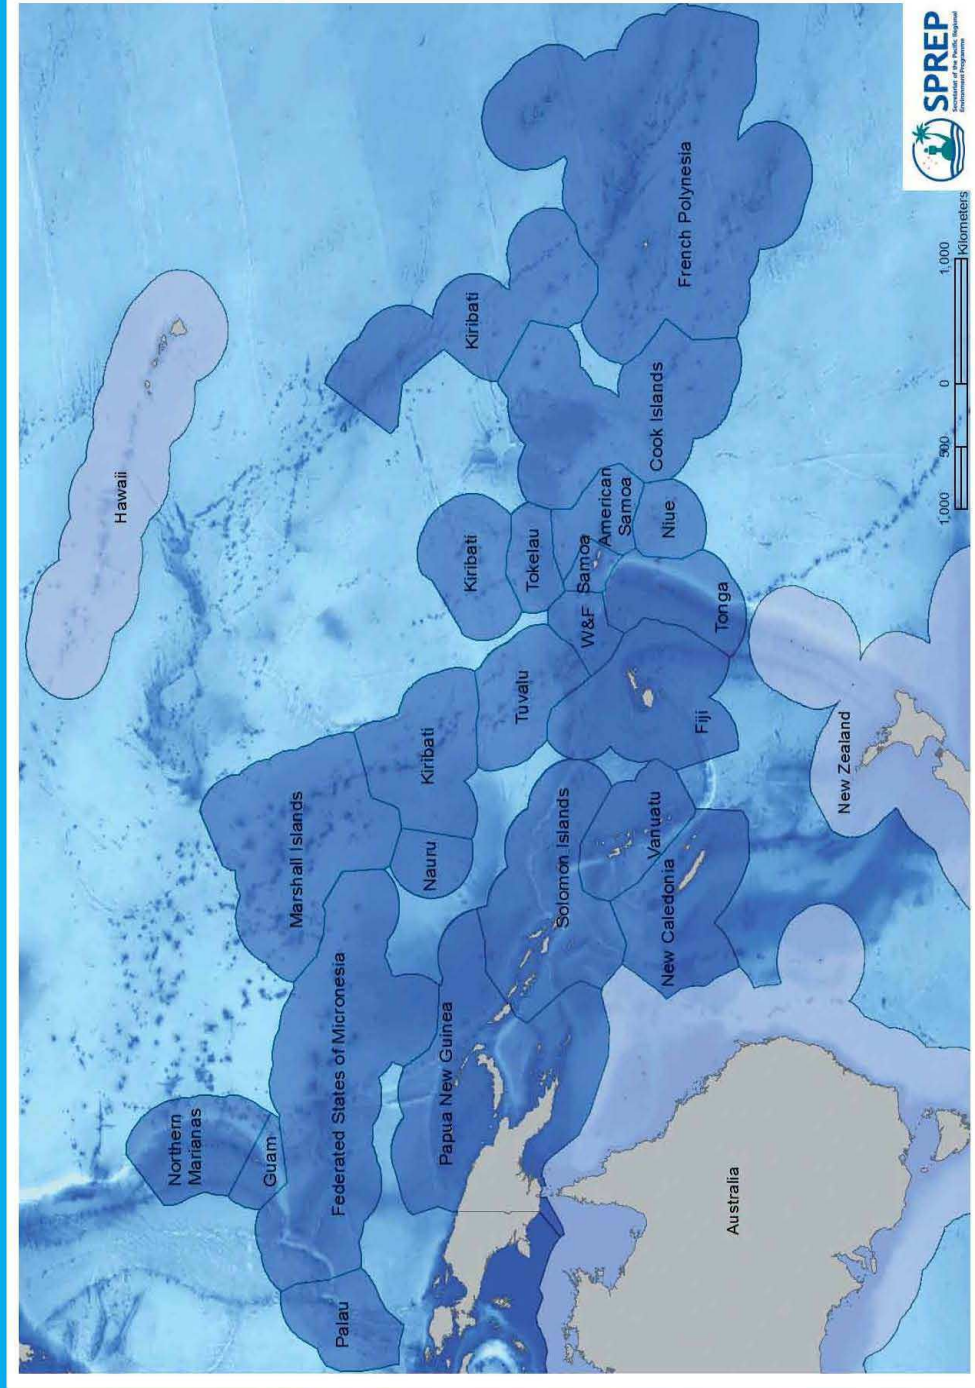

SPREP
Secretariat of the Pacific Regional
Environment Programme

**CLEAN
PACIFIC**

THE PACIFIC ISLANDS REGION

This map is indicative only of agreed and potential maritime jurisdictional limits within the Pacific region. It does not imply the expression of an opinion by SPREP on the legality of any boundary shown.

- Vinaka vaka levu
 - International Mechanism
- Faáfetai Lava
 - Secured & Predictable CC funds