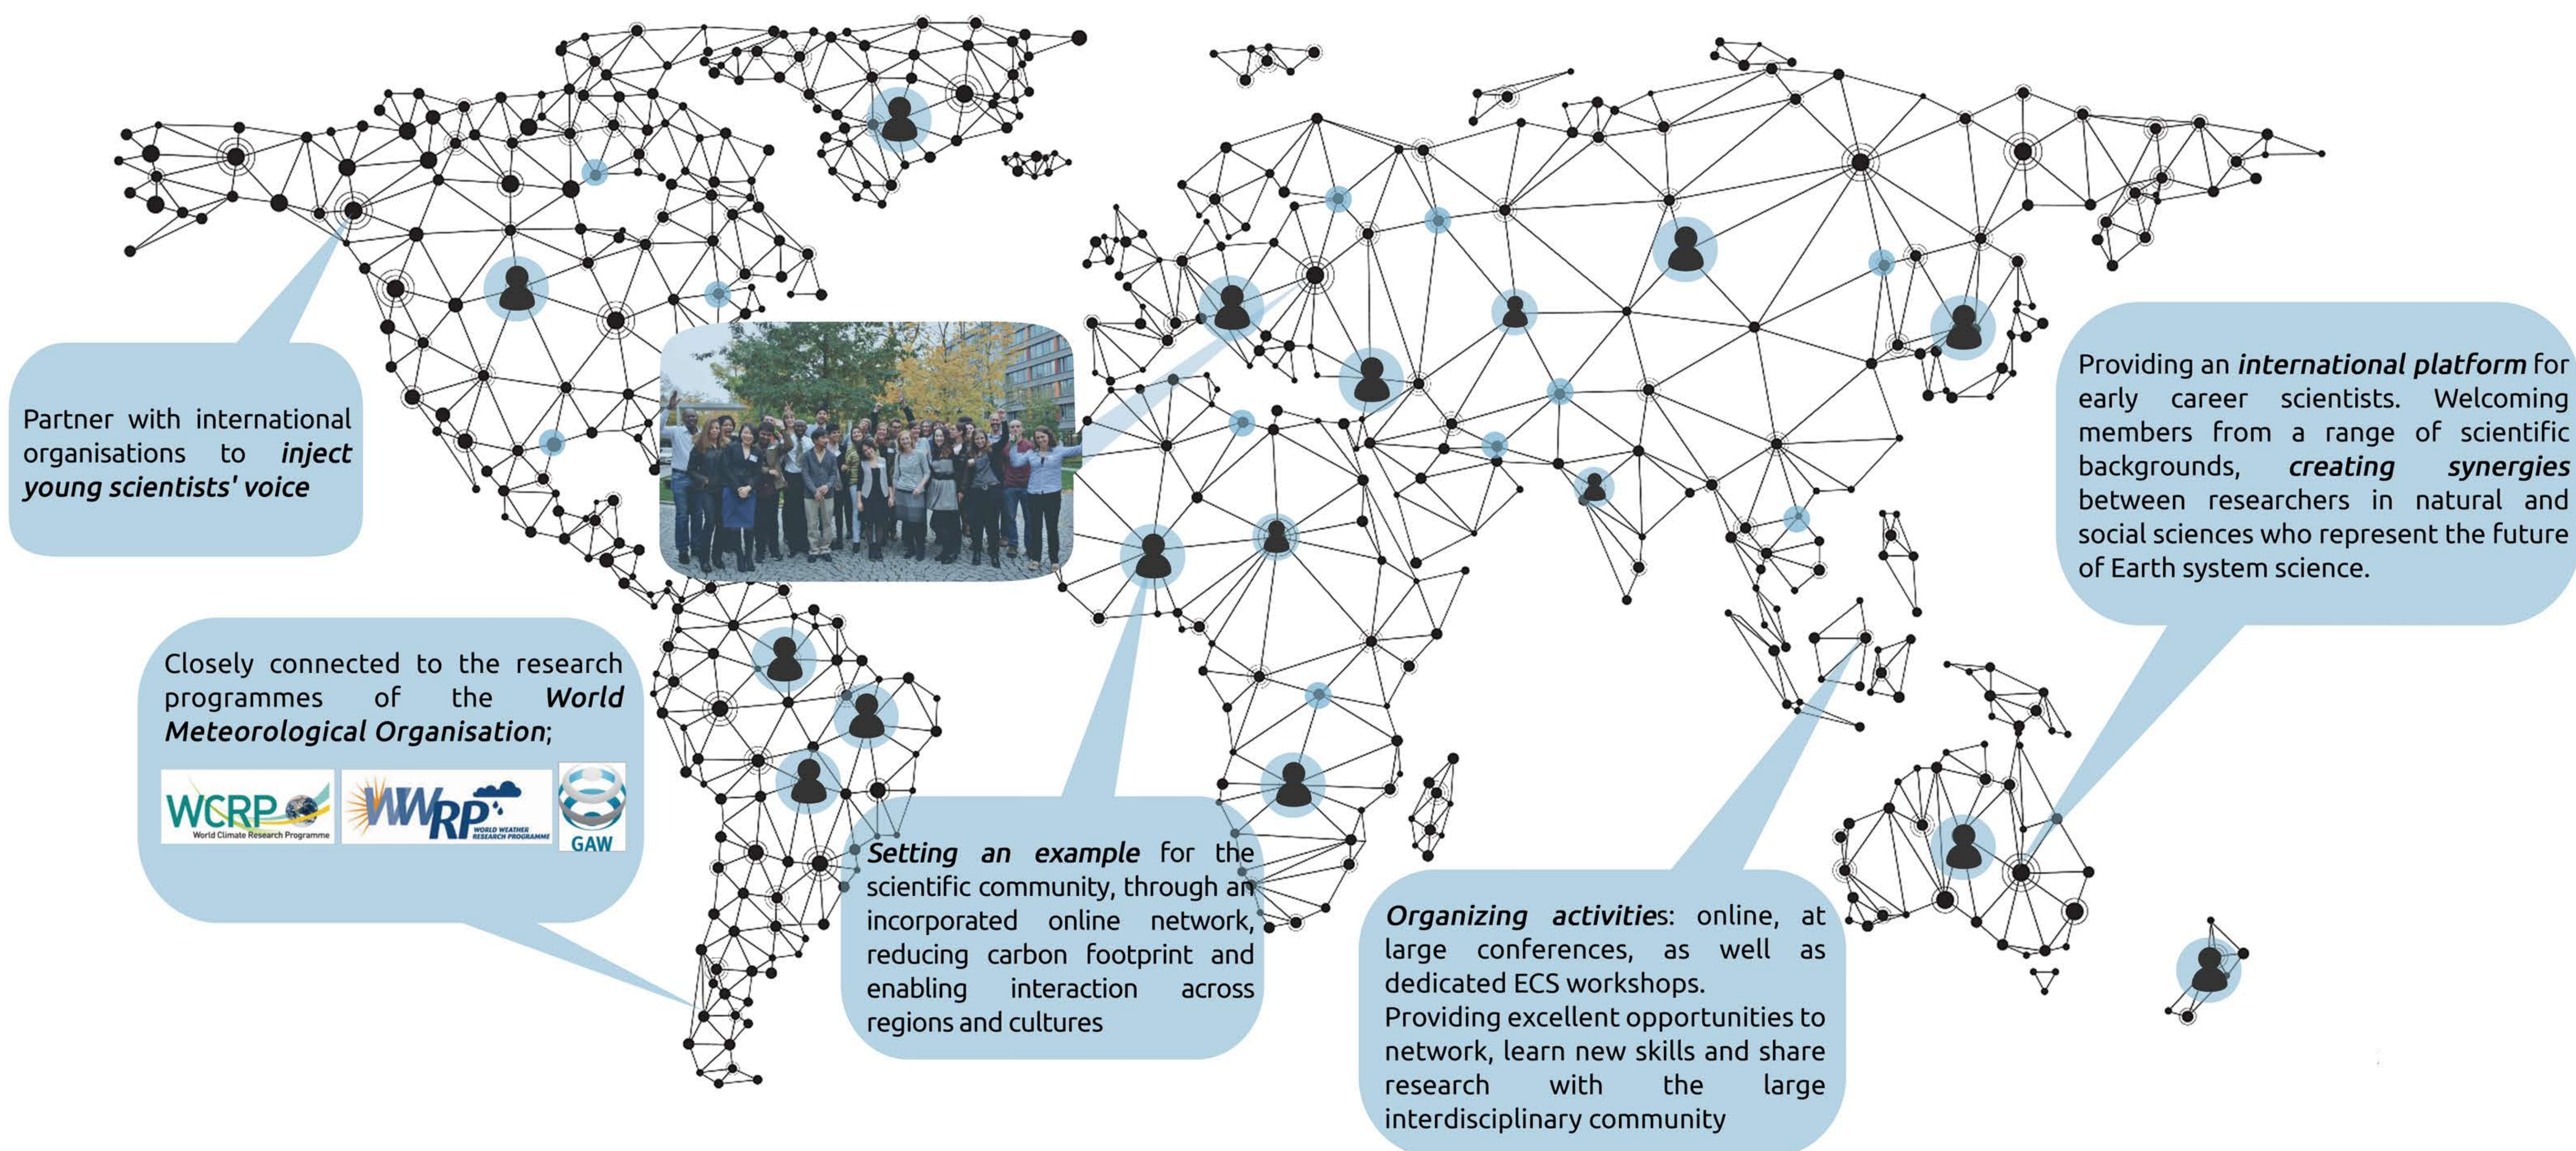

# The Young Earth System Scientists (YESS)

a unified international multidisciplinary early career researchers network

“The Earth system science community has accepted the challenge of creating tangible products for the benefit of society. A coordinated, interdisciplinary and truly global approach is the best means to develop applicable tools to confront the challenges facing society, both now and in the future.”  
(adapted from YESS White Paper 2016)

## YOUNG EARTH SYSTEM SCIENTISTS community

### User-driven science

An essential frontier in Earth system science is the challenging interaction between short-term, user-driven agendas and long-term, problem-focused fundamental research. Societal demands and basic research need to be equally addressed in an integrated manner to allow robust policy and decision making to build our sustainable future societies.

### Interdisciplinarity

To address the multifaceted problems that exist now and in the future, there is a strong need for an interdisciplinary approach to fully understand the Earth's processes, changes, and to support the related governance of limited resources, policy making and planning.