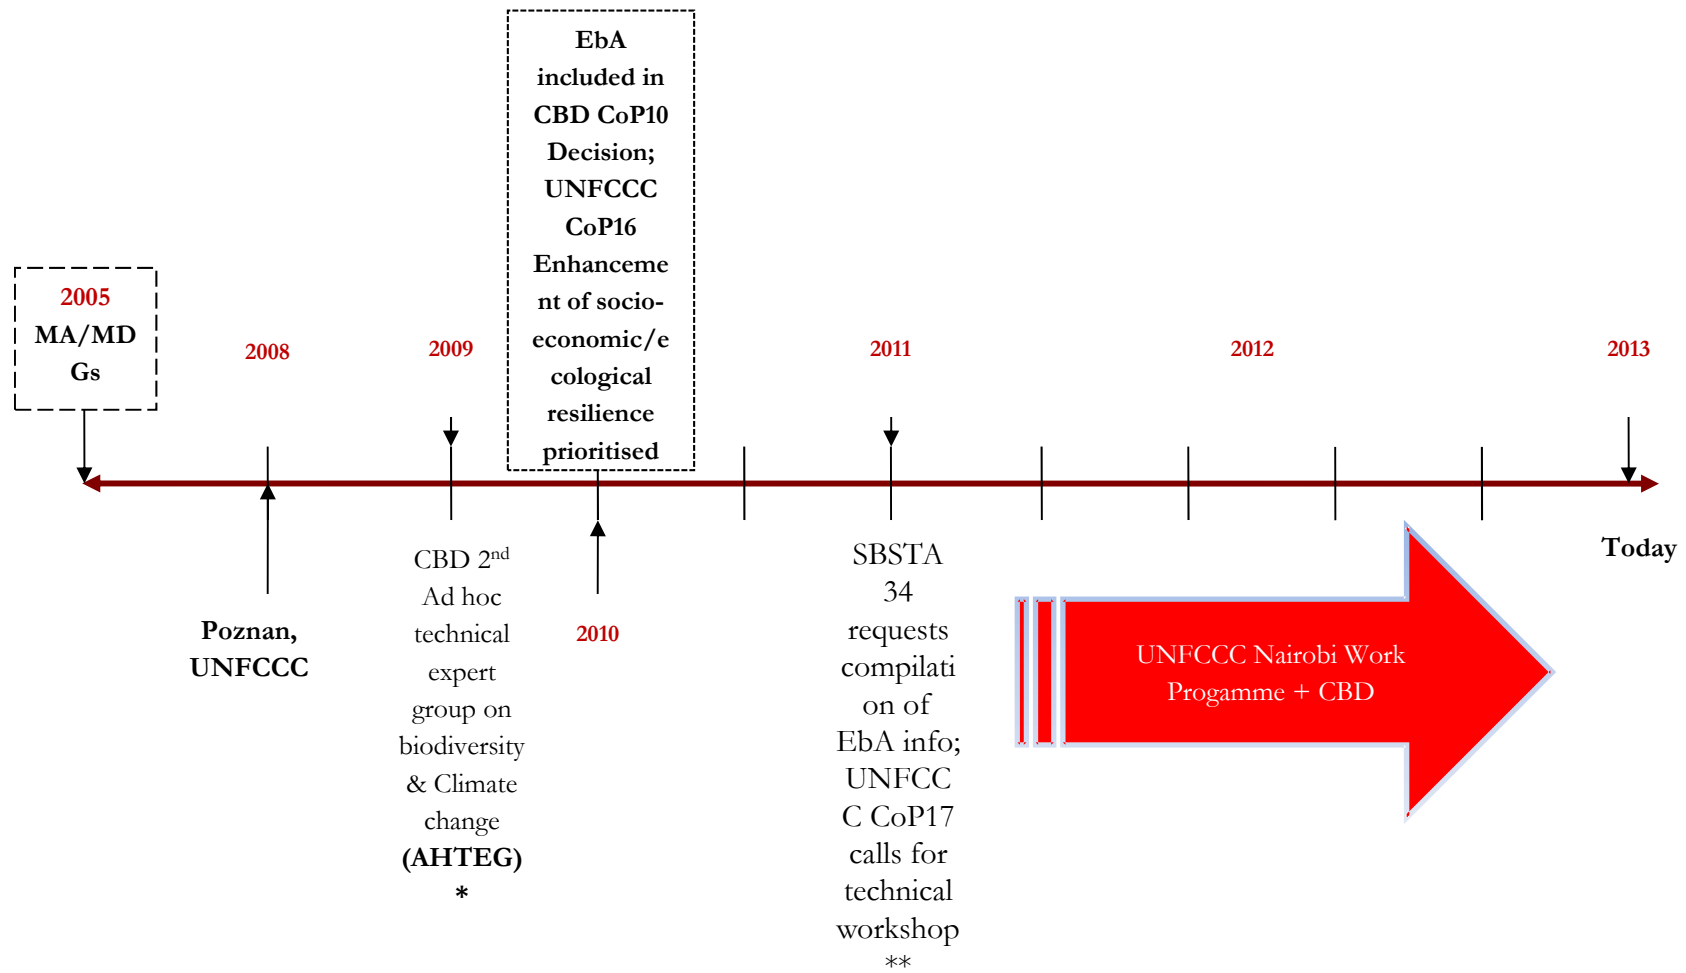

UNFCCC Technical workshop on ecosystem-based approaches to adaptation to climate change under the Nairobi Work Programme on impacts, vulnerability and adaptation to climate change

Ecosystem-based Adaptation (EbA) – A brief EbA background of the EbA Journey

**21 – 23 March,
Dar es Salaam, Tanzania**

**Dr. Musonda Mumba
EBA Coordinator,
Climate Change Adaptation Unit, UNEP**

Ecosystem based Adaptation (EbA): The evolution of a term and its relevance to broader adaptation strategy

Mon 05 May 2008, 10:15 AM

HOME

Adaptation at basin (system) level

Adaptation at basin (system) level

Agriculture

Biodiversity

Drylands

Degraded areas